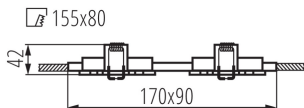

19455 SEIDY CT-DTL250-W/M

Ceiling-mounted spotlight fitting

5905339194558

Kanlux SEIDY is a popular family of holders in which you can choose from 1 to 4 light points. You will compose ideal lighting of coffee shops, hotel interiors and privacy interiors of them.

GENERAL DATA:

Colour: matte white

Necessity of using self-shielding lamps: yes

Place of assembly: Recessed mount in the ceiling

Place of application: Indoors

Minimum distance from the illuminated object: 0,5m

The product is not suitable to be installed on a normally flammable surface: >35W

The product is not suitable to be covered with a heat-insulating material: yes

Light source included: no

Length [mm]: 170

Width [mm]: 90

Height [mm]: 39

Assembly hole [mm]: 155x80

Wire length [m]: 0.12

TECHNICAL DATA:

Rated voltage [V]: 12 AC; 12 DC

Maximum power [W]: 2 x max 50

Class of protection against electric shock: III

Light source: MR16

Cap: Gx5,3

Ambient temperature range to which the product can be exposed: 5÷25

Enclosure material: aluminum alloy

Connection type: Free cable ends

Wire diameter [mm²]: 0.75

Lighting-fixture angle regulation: in one axis

Lighting-fixture angle regulation [°]: 30

IP class: 20

LOGISTIC DATA:

Unit of measurement: unit

Packaging method: 50

Number of units in the secondary packaging: 1

Number of units in the packaging: 50

Net unit weight [g]: 248

Grammage [g]: 316

Length of a unit pack [cm]: 10.5

Width of a unit pack [cm]: 5.5