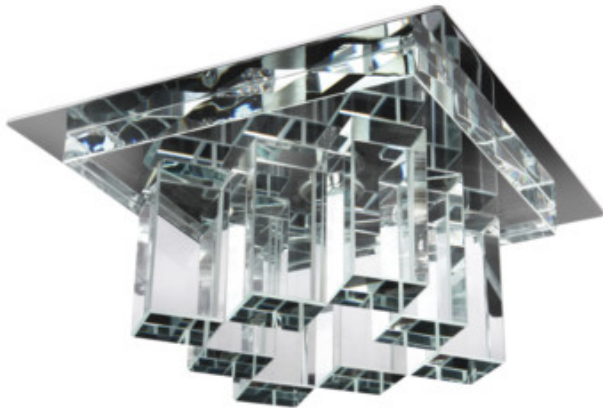

19610 CANTA CTX-DS20

Ceiling-mounted spotlight fitting

5905339196101

Kanlux CANTA elegant in its form in the colour of transparent chromium was made of unconventional combination of glass and steel. It is an exceptional ornament of a room. It also has an additional asset i.e. a unique way of distributing light.

GENERAL DATA:

Colour: chrome / transparent

Necessity of using self-shielding lamps: yes

Place of assembly: Recessed mount in the ceiling

Place of application: Indoors

Minimum distance from the illuminated object: 0,5m