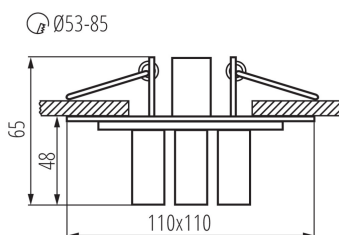

19610 CANTA CTX-DS20

Ceiling-mounted spotlight fitting

5905339196101

Kanlux CANTA elegant in its form in the colour of transparent chromium was made of unconventional combination of glass and steel. It is an exceptional ornament of a room. It also has an additional asset i.e. a unique way of distributing light.

GENERAL DATA:

Colour: chrome / transparent

Necessity of using self-shielding lamps: yes

Place of assembly: Recessed mount in the ceiling

Place of application: Indoors

Minimum distance from the illuminated object: 0,5m

The product is not suitable to be covered with a heat-insulating material: yes

Light source included: no

Length [mm]: 110

Width [mm]: 110

Height [mm]: 65

Assembly hole [mm]: Ø53-85

TECHNICAL DATA:

Rated voltage [V]: 12 AC; 12 DC