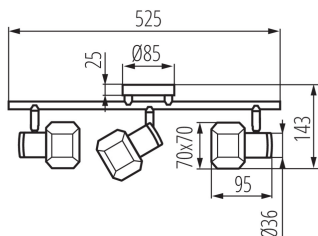

Wall & ceiling lighting fitting

5905339196422

Споты потолочные и настенные Kanlux GLASO – это семейство поворотных точечных светильников. Благодаря регулировки угла освещения есть возможность менять освещение в интерьере либо делая акценты на детали интерьера, либо освещая рабочие пространства. Форма светильников и интересный дизайн стеклянных плафонов подчёркивают характер арт модерн, а хромированные аксессуары добавляют тонкий штрих в современные интерьеры. Сменный источник света G9 позволит подобрать лампочку по вашим потребностям в мощности, цветовой температуре и световому потоку.

GENERAL DATA:

Colour: chrome

Place of assembly: wall mounted, ceiling mounted

Place of application: Indoors

Minimum distance from the illuminated object: 0,5m

Light source included: no

Length [mm]: 525

Width [mm]: 95

Height [mm]: 143

TECHNICAL DATA:

Rated voltage [V]: 220-240 AC

Rated frequency [Hz]: 50

Maximum power [W]: 3 x max 40

Class of protection against electric shock: I

Lampshade material: glass

Light source: G9

Cap: G9

Ambient temperature range to which the product can be exposed: 5÷25

Enclosure material: steel

Connection type: Bolt terminal block

Range of sections of wires used [mm²]: 1÷2,5

The fixture is movable horizontally [°]: 320

The fixture is movable vertically [°]: 90

IP class: 20