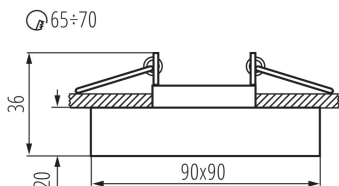

22110 MORTA B CT-DSL50-B

Ceiling-mounted spotlight fitting

5905339221100

A wide range of the Kanlux MORTA holder models will allow making very original arrangements in each house. Kanlux MORTA meet expectations of everyone that highly values products of high quality, characterized by attractive and original design.

GENERAL DATA:

Colour: black

Necessity of using self-shielding lamps: yes

Place of assembly: Recessed mount in the ceiling

Place of application: Indoors

Minimum distance from the illuminated object: 0,5m

The product is not suitable to be installed on a normally flammable surface: >35W

The product is not suitable to be covered with a heat-insulating material: yes

Light source included: no

Length [mm]: 90

Width [mm]: 90

Height [mm]: 36

Assembly hole [mm]: Ø65-70

Wire length [m]: 0.12

TECHNICAL DATA:

Rated voltage [V]: 12 AC; 12 DC

Maximum power [W]: max 50

Class of protection against electric shock: III

Light source: MR16

Cap: Gx5,3

Ambient temperature range to which the product can be exposed: 5÷25

Enclosure material: glass

Connection type: Free cable ends

Wire diameter [mm²]: 0.75

Lighting-fixture angle regulation: none

IP class: 20

LOGISTIC DATA:

Unit of measurement: unit

Packaging method: 30

Number of units in the secondary packaging: 1

Number of units in the packaging: 30

Number of units per layer on a pallet: 210

Net unit weight [g]: 290

Grammage [g]: 328