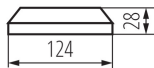

Surface-mounted light fitting