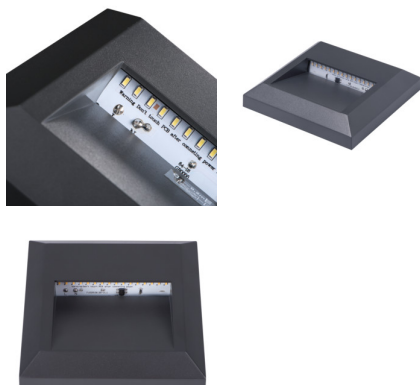

Surface-mounted light fitting

5905339227706

Kanlux CROTO is a façade luminaire in graphite colour, characterised by modern design and energy efficiency. Due to the specific shape of the front panel, the luminaire seems to lie flat against the wall. The luminaire perfectly fulfills its function as a decorative lighting, additional stair lighting or illumination of spaces around buildings.

GENERAL DATA:

Colour: grey

Place of assembly: wall mounted

Place of application: Indoors and outdoors

Minimum distance from the illuminated object: 0,2m

Compatible with a dimmer: no

Length [mm]: 124

Width [mm]: 28

Height [mm]: 125

Integrated LED light source: yes

TECHNICAL DATA:

Rated voltage [V]: 220-240 AC

Rated frequency [Hz]: 50

Maximum power [W]: 1,1

Class of protection against electric shock: II

Diode type: LED SMD

Ambient temperature range to which the product can be exposed: $-20 \div 35$

Enclosure material: plastic

Protective glass material: PC

Connection type: Bolt terminal block

Range of sections of wires used [mm²]: $0,5 \div 1,5$