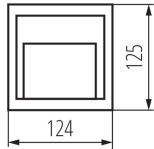

Surface-mounted light fitting