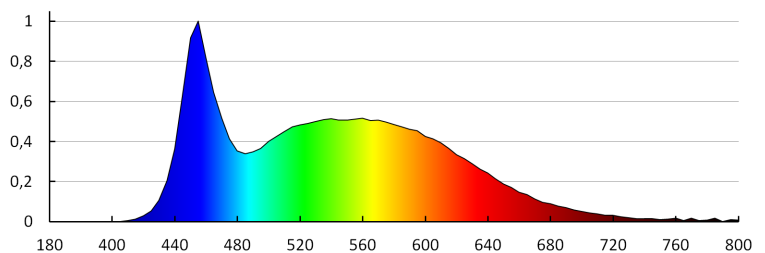

Surface-mounted light fitting

LOGISTIC DATA:

Unit of measurement: unit

Packaging method: 40

Number of units in the secondary packaging: 1

Number of units in the packaging: 40

Net unit weight [g]: 190

Grammage [g]: 240

Length of a unit pack [cm]: 13.5

Width of a unit pack [cm]: 3.5

Height of a unit pack [cm]: 13.5

Weight of a cardboard box [kg]: 9.6

Width of a cardboard box [cm]: 21

Height of a cardboard box [cm]: 29

Length of a cardboard box [cm]: 56

Volume of a cardboard box [m³]: 0.034104

KANLUX S.A. (kat 22770) CROTO LED GR-L / Krzywa rozsyłu światła (biegunowo)