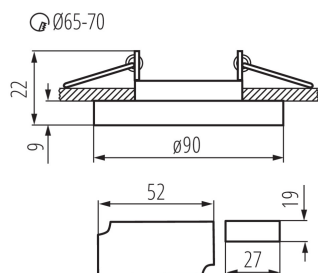

24410 SOREN O-SR WW

Ceiling-mounted spotlight fitting

5905339244109

Kanlux SOREN are glass holders whose additional asset is the colourful, decorative LED strip lighting up the glass base of the holder.

GENERAL DATA:

Colour: silver

Necessity of using self-shielding lamps: yes

Place of assembly: Recessed mount in the ceiling

Place of application: Indoors

Minimum distance from the illuminated object: 0,5m

Light source included: no

Height [mm]: 22

Diameter [mm]: 90

Assembly hole [mm]: Ø65-70

Integrated LED light source: yes

TECHNICAL DATA:

Rated voltage [V]: 220-240 AC

Rated frequency [Hz]: 50

Maximum power [W]: max 20

Rated power (LED) [W]: 3,6

Light source: PAR16

Diode type: LED SMD

Luminous flux [lm]: 250

Colour temperature: Warm white

Correlated colour temperature [K]: 3000

Cap: GU10

Service life [h]: 20000

Number of on/off cycles: ≥15000

Ambient temperature range to which the product can be exposed: 5÷25

Enclosure material: glass

Connection type: Bolt terminal block

Range of sections of wires used [mm²]: 0,75÷2,5

Lighting-fixture angle regulation: none

IP class: 20

LOGISTIC DATA:

Unit of measurement: unit

Packaging method: 50

Number of units in the secondary packaging: 1

Number of units in the packaging: 50

Net unit weight [g]: 210

Grammage [g]: 247

Length of a unit pack [cm]: 10.5