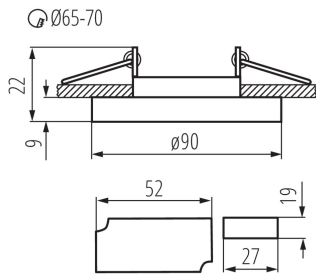

24411 SOREN O-BL

Ceiling-mounted spotlight fitting

Height of a unit pack [cm]: 10.5

Weight of a cardboard box [kg]: 12.35

Width of a cardboard box [cm]: 23

Height of a cardboard box [cm]: 31.5

Length of a cardboard box [cm] : 54

Volume of a cardboard box [m³]: 0.039123