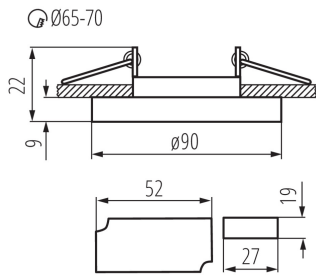

Ceiling-mounted spotlight fitting

5905339244161

Kanlux SOREN are glass holders whose additional asset is the colourful, decorative LED strip lighting up the glass base of the holder.

GENERAL DATA:

Colour: silver
Necessity of using self-shielding lamps: yes
Place of assembly: Recessed mount in the ceiling
Place of application: Indoors
Minimum distance from the illuminated object: 0,5m
Light source included: no
Height [mm]: 22
Diameter [mm]: 90
Assembly hole [mm]: Ø65-70
Integrated LED light source: yes

TECHNICAL DATA:

Rated voltage [V]: 220-240 AC
Rated frequency [Hz]: 50
Maximum power [W]: max 20
Rated power (LED) [W]: 3,6
Light source: PAR16
Diode type: LED SMD
Luminous flux [lm]: 250
Colour temperature: cold white
Correlated colour temperature [K]: 6500
Cap: GU10
Service life [h]: 20000
Number of on/off cycles: ≥15000
Ambient temperature range to which the product can be exposed: 5÷25
Enclosure material: glass
Connection type: Bolt terminal block
Range of sections of wires used [mm²]: 0,75÷2,5
Lighting-fixture angle regulation: none
IP class: 20

LOGISTIC DATA:

Unit of measurement: unit
Packaging method: 50
Number of units in the secondary packaging: 1
Number of units in the packaging: 50
Net unit weight [g]: 210
Grammage [g]: 247
Length of a unit pack [cm]: 10.5

24416 SOREN O-SR CW

Ceiling-mounted spotlight fitting

Width of a unit pack [cm]: 6
Height of a unit pack [cm]: 10.5
Weight of a cardboard box [kg]: 12.35
Width of a cardboard box [cm]: 23
Height of a cardboard box [cm]: 31.5
Length of a cardboard box [cm] : 54
Volume of a cardboard box [m³]: 0.039123