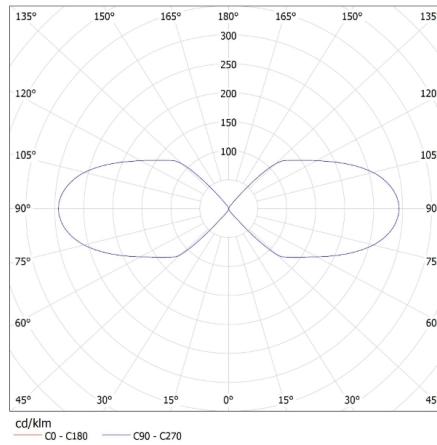

Length of a cardboard box [cm] : 34
Volume of a cardboard box [m³]: 0.026588

KANLUX S.A. (kat 25663) NOVIA EL 220 U/D + LED COB7W / LDC (Polar)