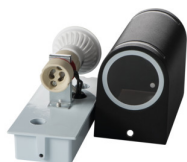

25663 NOVIA EL 220 U/D

Garden light fitting with replaceable light source

5905339256638

IP
44

Kanlux NOVIA luminaires will find their enthusiasts among people looking for both general and accent lighting in their gardens. Kanlux NOVIA luminaires are equipped with the characteristic “window” in the front part, which becomes an additional light accent when turned on.

GENERAL DATA:

Colour: black

Place of assembly: wall mounted

Place of application: Indoors and outdoors

Minimum distance from the illuminated object: 0,5m

Light source included: no

Fixture lighting direction: up and down

Length [mm]: 70

Width [mm]: 95

Height [mm]: 150

TECHNICAL DATA:

Rated voltage [V]: 220-240 AC

Rated frequency [Hz]: 50

Maximum power [W]: 2 x max 20

Class of protection against electric shock: I

Light source: PAR16

Cap: GU10

Ambient temperature range to which the product can be exposed: -20÷35

Enclosure material: aluminum alloy

Protective glass material: glass

Connection type: Bolt terminal block

Range of sections of wires used [mm²]: 0,5÷2,5

IP class: 44

LOGISTIC DATA:

Unit of measurement: unit

Packaging method: 16

Number of units in the secondary packaging: 1

Number of units in the packaging: 16

Net unit weight [g]: 500

Grammage [g]: 576.88

Length of a unit pack [cm]: 10.5

Width of a unit pack [cm]: 8

Height of a unit pack [cm]: 16

Weight of a cardboard box [kg]: 9.23008

Width of a cardboard box [cm]: 34

Height of a cardboard box [cm]: 23