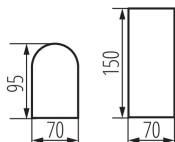

25663 NOVIA EL 220 U/D

Garden light fitting with replaceable light source

5905339256638

IP
44

Kanlux NOVIA luminaires will find their enthusiasts among people looking for both general and accent lighting in their gardens. Kanlux NOVIA luminaires are equipped with the characteristic “window” in the front part, which becomes an additional light accent when turned on.

GENERAL DATA:

Colour: black

Place of assembly: wall mounted

Place of application: Indoors and outdoors

Minimum distance from the illuminated object: 0,5m

Light source included: no

Fixture lighting direction: up and down

Length [mm]: 70

Width [mm]: 95

Height [mm]: 150

TECHNICAL DATA:

Rated voltage [V]: 220-240 AC

Rated frequency [Hz]: 50

Maximum power [W]: 2 x max 20

Class of protection against electric shock: I

Light source: PAR16

Cap: GU10

Ambient temperature range to which the product can be exposed: -20÷35

Enclosure material: aluminum alloy

Protective glass material: glass

Connection type: Bolt terminal block

Range of sections of wires used [mm²]: 0,5÷2,5

IP class: 44

LOGISTIC DATA:

Unit of measurement: unit

Packaging method: 16

Number of units in the secondary packaging: 1

Number of units in the packaging: 16

Net unit weight [g]: 500

Grammage [g]: 576.88

Length of a unit pack [cm]: 10.5

Width of a unit pack [cm]: 8

Height of a unit pack [cm]: 16

Weight of a cardboard box [kg]: 9.23008

Width of a cardboard box [cm]: 34

Height of a cardboard box [cm]: 23