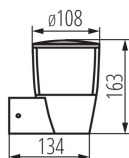

Kanlux SORTA are garden luminaires characterised by the option of changing the light source, which allows for adjusting the colour and power of lighting to individual needs. The luminaires are made of glass and aluminum. Their black and white colouring matches almost every scenery. The opal lampshade that evenly disperses light is its additional asset.

GENERAL DATA:

Colour: black

Place of assembly: wall mounted

Place of application: Indoors and outdoors

Minimum distance from the illuminated object: 0,2m

Light source included: no

Width [mm]: 134

Height [mm]: 163

Diameter [mm]: 108

TECHNICAL DATA:

Rated voltage [V]: 220-240 AC

Rated frequency [Hz]: 50

Maximum power [W]: max 20

Class of protection against electric shock: I

Lampshade material: PC

Light source: GLS/CFL/LED

Cap: E27

Ambient temperature range to which the product can be exposed: -20÷35

Enclosure material: aluminum alloy

Connection type: Bolt terminal block

Range of sections of wires used [mm²]: 0,5÷2,5

IP class: 44

LOGISTIC DATA:

Unit of measurement: unit

Packaging method: 12

Number of units in the secondary packaging: 1

Number of units in the packaging: 12

Net unit weight [g]: 550

Grammage [g]: 761.66

Length of a unit pack [cm]: 16

Width of a unit pack [cm]: 13.5

Height of a unit pack [cm]: 20.5

Weight of a cardboard box [kg]: 9.13992

Width of a cardboard box [cm]: 35

Height of a cardboard box [cm]: 43.5