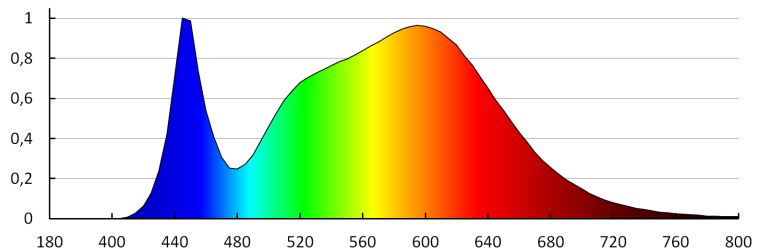

ADDITIONAL INFORMATION:

- VARSO LED + SE - version with a motion sensor

KANLUX S.A. (kat 26441) VARSO LED 18W-NW-O / LDC (Polar)