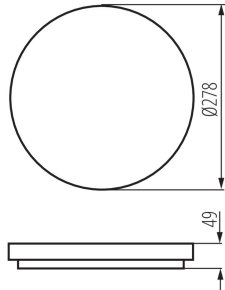

26441 VARSO LED 18W-NW-O

Ceiling-mounted LED light fitting