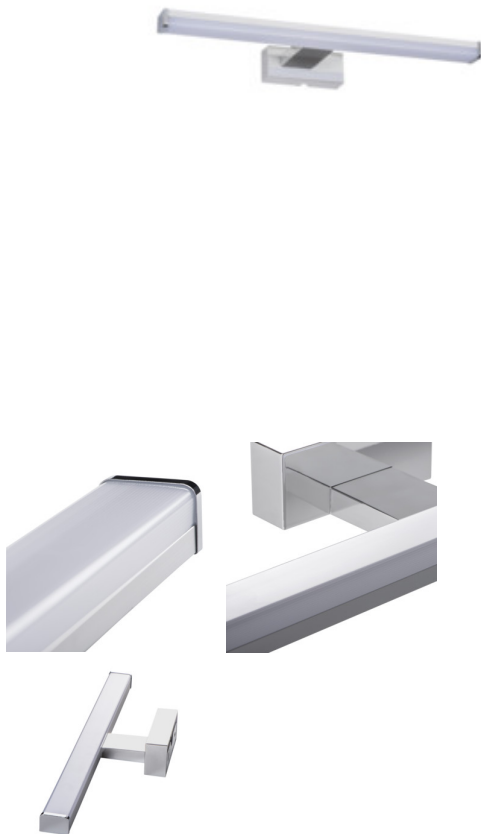

26680 ASTEN LED IP44 8W-NW

LED wall mounted fitting

5905339266804

Kanlux ASTEN LED is a linear wall luminaire to be used in places with increased humidity (IP44). You can easily mount it above the bathroom mirror. The lamp has a built-in light source based on SMD LED diodes, which lifetime is at least 25,000 hours.

GENERAL DATA:

Colour: chrome

Place of assembly: wall mounted

Place of application: Indoors

Minimum distance from the illuminated object: 0,1m

Compatible with a dimmer: no

Fixture lighting direction: down

Length [mm]: 400

Width [mm]: 110

Height [mm]: 41

Integrated LED light source: yes

TECHNICAL DATA:

Rated voltage [V]: 220-240 AC

Rated frequency [Hz]: 50

Maximum power [W]: 8

Class of protection against electric shock: II

Lampshade material: plastic

Diode type: LED SMD

Luminous flux [lm]: 650

Colour temperature: white

Correlated colour temperature [K]: 4000

Colour consistency in McAdam ellipses: ≤6

Colour rendering index: 80

Service life [h]: 25000

Number of on/off cycles: ≥15000

Luminous efficiency of the lamp [lm/W]: 81

Ambient temperature range to which the product can be exposed: 5÷30

Enclosure material: aluminum alloy

Connection type: Bolt terminal block

Range of sections of wires used [mm²]: 0,75÷1,5

Lamp-heating time [s]: ≤1

Lamp-ignition time [s]: ≤0,5

IP class: 44