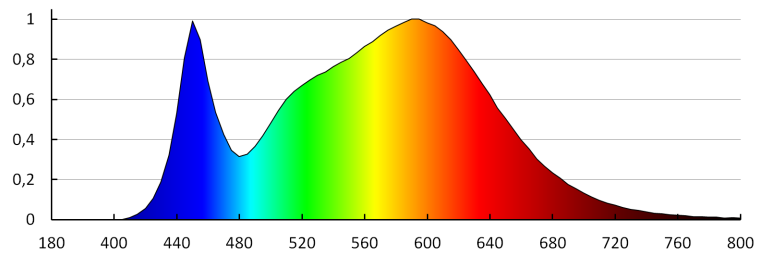

LOGISTIC DATA:

Unit of measurement: unit

Packaging method: 20

Number of units in the secondary packaging: 1

Number of units in the packaging: 20

Net unit weight [g]: 230

Grammage [g]: 386

Length of a unit pack [cm]: 13

Width of a unit pack [cm]: 5

Height of a unit pack [cm]: 41

Weight of a cardboard box [kg]: 7.72

Width of a cardboard box [cm]: 45

Height of a cardboard box [cm]: 27.5

Length of a cardboard box [cm]: 53

Volume of a cardboard box [m³]: 0.065588

KANLUX S.A. (kat 26680) ASTEN LED IP44-8W-NW / Krzywa rozsyłu światła (biegunowo)