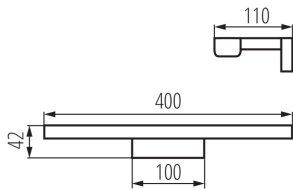

GENERAL DATA:

Colour: black

Place of assembly: wall mounted

Place of application: Indoors

Minimum distance from the illuminated object: 0,1m

Compatible with a dimmer: no

Fixture lighting direction: down

Length [mm]: 400

Range of sections of wires used [mm²]: 0,75÷1,5

Lamp-heating time [s]: ≤1

Lamp-ignition time [s]: ≤0,5

IP class: 44

26683 ASTEN IP44 8W-NW-B

LED wall mounted fitting

LOGISTIC DATA:

Unit of measurement: unit