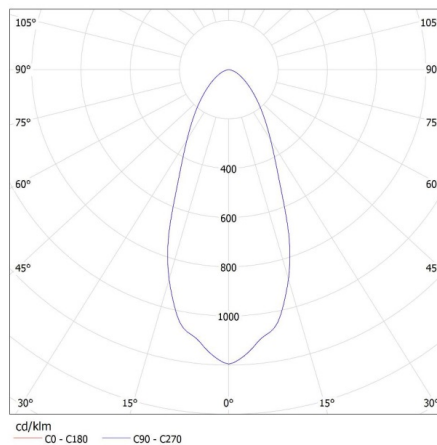

KANLUX S.A. (kat 27155+33190) HB PRO LED HI 100W-NW + LENS 50D / LDC (Polar)

Luminaire: KANLUX S.A. (kat 27155+33190) HB PRO LED HI 100W-NW + LENS 50D
Lamps: 1 x HB PRO LED HI 100W-NW