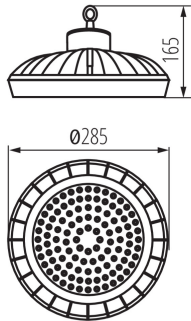

27155 HB PRO LED HI 100W-NW

High-bay LED light fitting