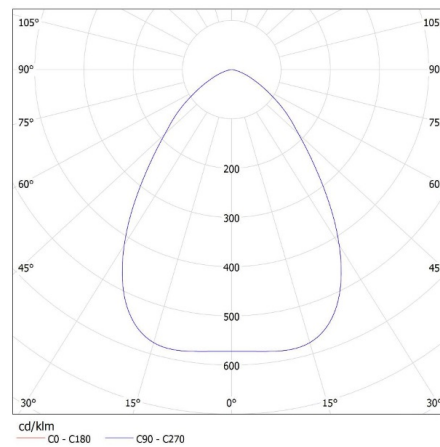

KANLUX S.A. (kat 27155+33196) HB PRO LED HI 100W-NW + GRID / LDC (Polar)