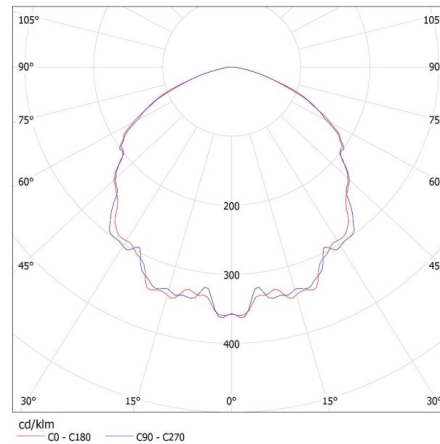

27155 HB PRO LED HI 100W-NW

High-bay LED light fitting

KANLUX S.A. (kat 27155+33193+33196) HB PRO LED HI 100W-NW + LENS 120D + GRID / LDC (Polar)

ACCESSORIES:

33193 HBPH LENS 120D 100W 120-degree lens for the HB PRO HI 100W, HBPH LENS 120D 100W light fittings (33193)

33194 HBPH LENS 120D 150W 120-degree lens for the HB PRO HI 150W, HBPH LENS 120D 150W light fittings (33194)

33195 HBPH LENS 120D 200W 120-degree lens for the HB PRO HI 200W, HBPH LENS 120D 200W light fittings (33195)

33190 HBPH LENS 50D 100W 50-degree lens for the HB PRO HI 100W, HBPH LENS 50D 100W light fittings (33190)