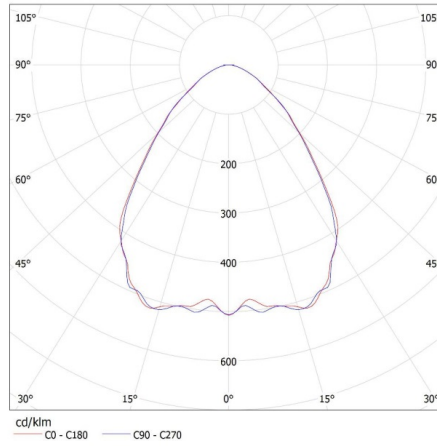

27155 HB PRO LED HI 100W-NW

High-bay LED light fitting

Luminaire: KANLUX S.A. (kat 27155+33196) HB PRO LED HI 100W-NW + GRID
Lamps: 1 x HB PRO LED HI 100W-NW