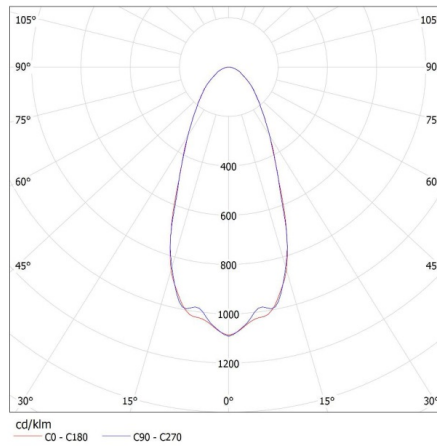

27155 HB PRO LED HI 100W-NW

High-bay LED light fitting

KANLUX S.A. (kat 27155+33190+33196) HB PRO LED HI 100W-NW + LENS 50D + GRID / LDC (Polar)

Luminaire: KANLUX S.A. (kat 27155+33190+33196) HB PRO LED HI 100W-NW + LENS 50D + GRID
Lamps: 1 x HB PRO LED HI 100W-NW