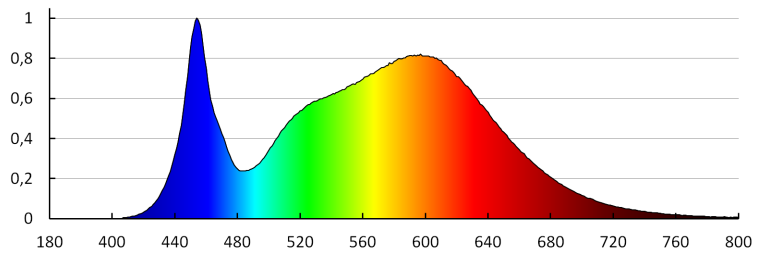

ADDITIONAL INFORMATION:

- 5 years Warranty under the terms of the warranty statement, available on our website

KANLUX S.A. (kat 27155) HB PRO LED HI 100W-NW / LDC (Polar)