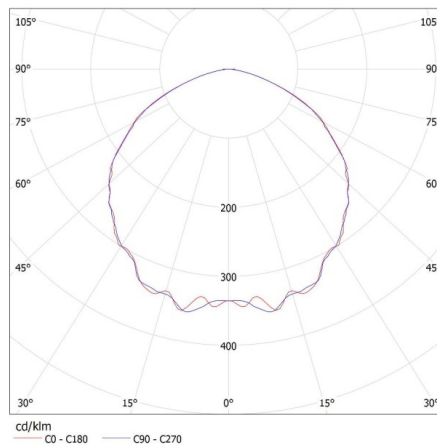

27156 HB PRO LED HI 150W-NW

High-bay LED light fitting

KANLUX S.A. (kat 27156+33194+33197) HB PRO LED HI 150W-NW + LENS 120D + GRID / LDC (Polar)

ACCESSORIES:

33193 HBPH LENS 120D 100W 120-degree lens for the HB PRO HI 100W, HBPH LENS 120D 100W light fittings (33193)

33194 HBPH LENS 120D 150W 120-degree lens for the HB PRO HI 150W, HBPH LENS 120D 150W light fittings (33194)

33195 HBPH LENS 120D 200W 120-degree lens for the HB PRO HI 200W, HBPH LENS 120D 200W light fittings (33195)

33190 HBPH LENS 50D 100W 50-degree lens for the HB PRO HI 100W, HBPH LENS 50D 100W light fittings (33190)