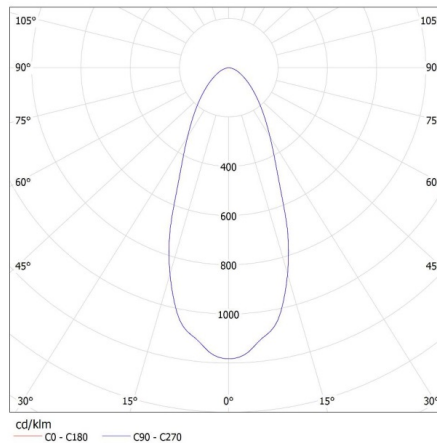

KANLUX S.A. (kat 27156+33191) HB PRO LED HI 150W-NW + LENS 50D / LDC (Polar)

Luminaire: KANLUX S.A. (kat 27156+33191) HB PRO LED HI 150W-NW + LENS 50D
Lamps: 1 x HB PRO LED HI 150W-NW