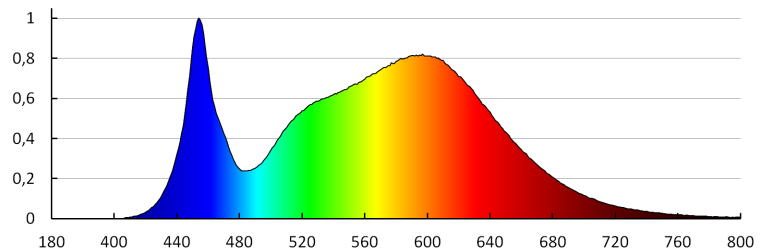

ADDITIONAL INFORMATION:

- 5 years Warranty under the terms of the warranty statement, available on our website

KANLUX S.A. (kat 27156) HB PRO LED HI 150W-NW / LDC (Polar)