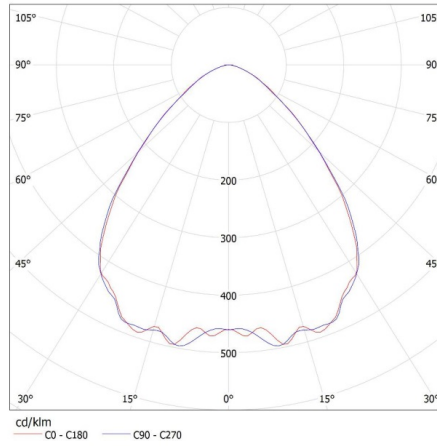

27156 HB PRO LED HI 150W-NW

High-bay LED light fitting

Luminaire: KANLUX S.A. (kat 27156+33197) HB PRO LED HI 150W-NW + GRID
Lamps: 1 x HB PRO LED HI 150W-NW