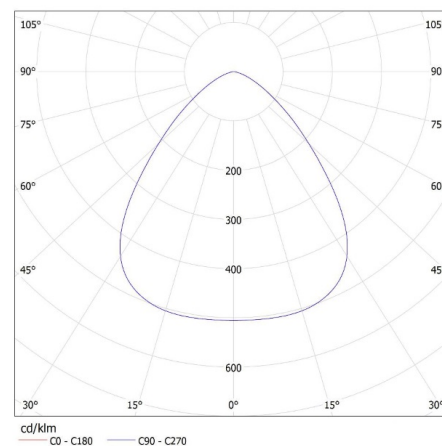

KANLUX S.A. (kat 27156+33197) HB PRO LED HI 150W-NW + GRID / LDC (Polar)

Luminaire: KANLUX S.A. (kat 27156) HB PRO LED HI 150W-NW
Lamps: 1 x HB PRO LED HI 150W-NW