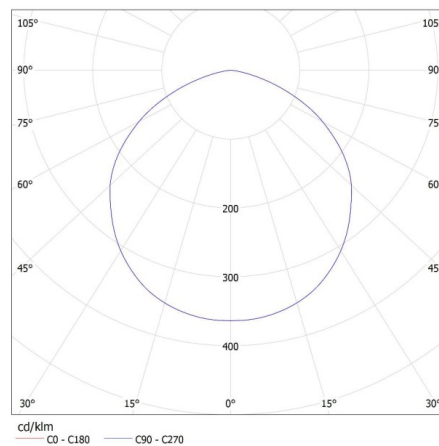

KANLUX S.A. (kat 27156+33194) HB PRO LED HI 150W-NW + LENS 120D / LDC (Polar)

Luminaire: KANLUX S.A. (kat 27156+33194) HB PRO LED HI 150W-NW + LENS 120D
Lamps: 1 x HB PRO LED HI 150W-NW