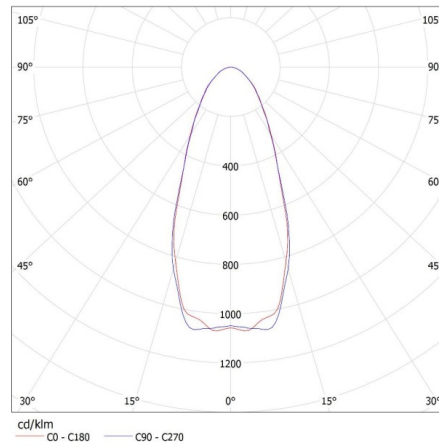

27156 HB PRO LED HI 150W-NW

High-bay LED light fitting

KANLUX S.A. (kat 27156+33191+33197) HB PRO LED HI 150W-NW + LENS 50D + GRID / LDC (Polar)

Luminaire: KANLUX S.A. (kat 27156+33191+33197) HB PRO LED HI 150W-NW + LENS 50D + GRID
Lamps: 1 x HB PRO LED HI 150W-NW