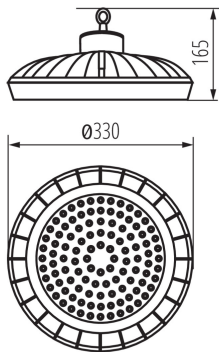

GENERAL DATA:

Colour: black
Place of assembly: ceiling mounted
Place of application: Indoors and outdoors
Minimum distance from the illuminated object: 1m
Compatible with a dimmer: no
Height [mm]: 165
Diameter [mm]: 330
Integrated LED light source: yes

27156 HB PRO LED HI 150W-NW

High-bay LED light fitting

LOGISTIC DATA:

Unit of measurement: unit
Packaging method: 1
Number of units in the secondary packaging: 1
Number of units in the packaging: 1
Net unit weight [g]: 2728
Grammage [g]: 3370
Length of a unit pack [cm]: 35
Width of a unit pack [cm]: 36
Height of a unit pack [cm]: 17
Weight of a cardboard box [kg]: 3.37
Width of a cardboard box [cm]: 36
Height of a cardboard box [cm]: 17
Length of a cardboard box [cm]: 35
Volume of a cardboard box [m³]: 0.02142