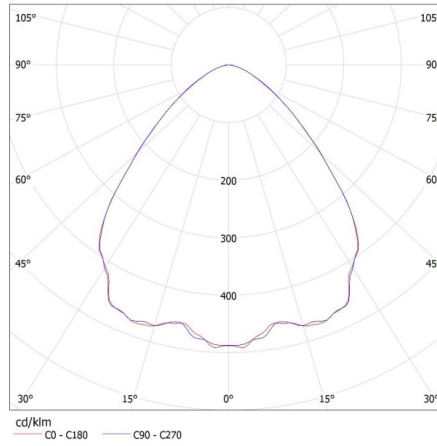

27157 HB PRO LED HI 200W-NW

High-bay LED light fitting

Luminaire: KANLUX S.A. (kat 27157+33198) HB PRO LED HI 200W-NW + GRID
Lamps: 1 x HB PRO LED HI 200W-NW