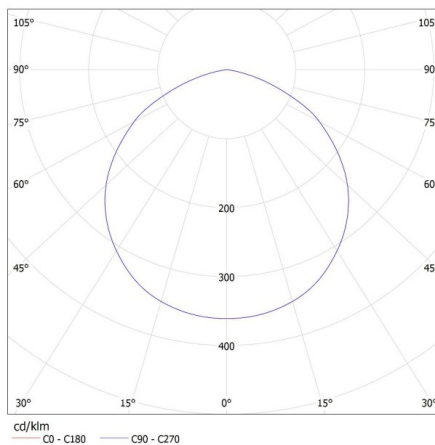

KANLUX S.A. (kat 27157+33195) HB PRO LED HI 200W-NW + LENS120D / LDC (Polar)