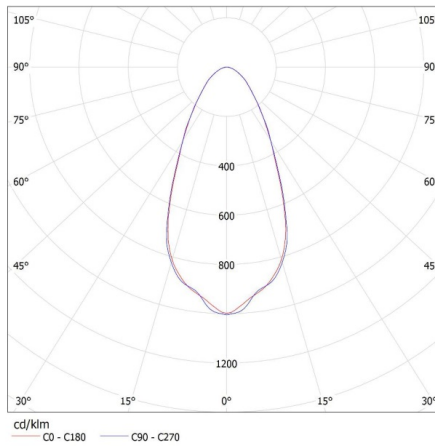

27157 HB PRO LED HI 200W-NW

High-bay LED light fitting

KANLUX S.A. (kat 27157+33192+33198) HB PRO LED HI 200W-NW + LENS50D + GRID / LDC (Polar)

Luminaire: KANLUX S.A. (kat 27157+33192+33198) HB PRO LED HI 200W-NW + LENS50D + GRID
Lamps: 1 x HB PRO LED HI 200W-NW