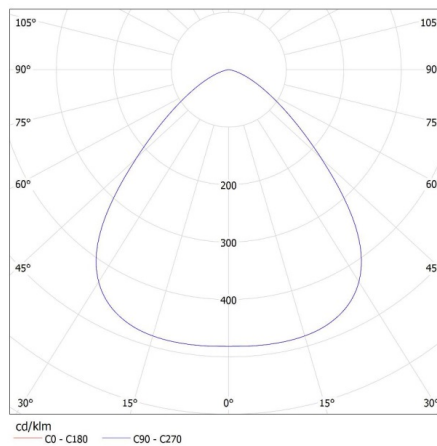

KANLUX S.A. (kat 27157+33198) HB PRO LED HI 200W-NW + GRID / LDC (Polar)

ADDITIONAL INFORMATION:

- 5 years Warranty under the terms of the warranty statement, available on our website

KANLUX S.A. (kat 27157) HB PRO LED HI 200W-NW / LDC (Polar)