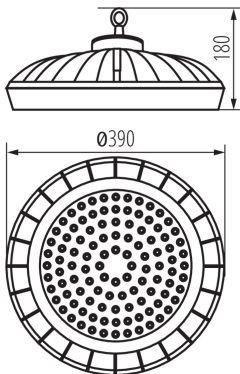

27157 HB PRO LED HI 200W-NW

High-bay LED light fitting

5905339271570

Kanlux HB PRO LED are “High Bay” luminaires. Apart from the energy efficiency of the applied LED technology, they are characterised by high durability and tightness of IP65. It is an excellent choice for high storage, production or shop halls. An additional advantage of these luminaires is an integrated junction box which makes the installation easier. Kanlux HB PRO HI also offers both a high luminous flux and a high luminous efficiency of 150 lm/W.

GENERAL DATA:

Colour: black

Place of assembly: ceiling mounted

Place of application: Indoors and outdoors

Minimum distance from the illuminated object: 1m

Compatible with a dimmer: no

Height [mm]: 180

Diameter [mm]: 390

Integrated LED light source: yes

TECHNICAL DATA:

Rated voltage [V]: 220-240 AC

Rated frequency [Hz]: 50

Maximum power [W]: 200

Class of protection against electric shock: I

Diode type: LED SMD

Luminous flux [lm]: 28000

Colour temperature: white

Correlated colour temperature [K]: 4000

Colour consistency in McAdam ellipses: ≤6

Colour rendering index: 80

Service life [h]: 30000

Number of on/off cycles: ≥15000

Lighting angle [°]: 90

Luminous efficiency of the lamp [lm/W]: 140

Ambient temperature range to which the product can be exposed: -20÷40

Enclosure material: aluminum alloy

Protective glass material: plastic

Connection type: Bolt terminal block

Lamp-heating time [s]: ≤1

Lamp-ignition time [s]: ≤0,5

IK class: 08

IP class: 65