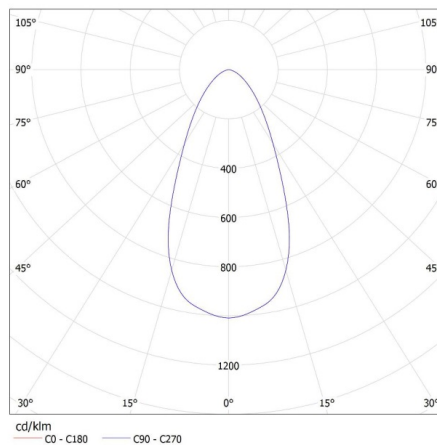

KANLUX S.A. (kat 27157+33192) HB PRO LED HI 200W-NW + LENS50D / LDC (Polar)

Luminaire: KANLUX S.A. (kat 27157+33192) HB PRO LED HI 200W-NW + LENS50D
Lamps: 1 x HB PRO LED HI 200W-NW