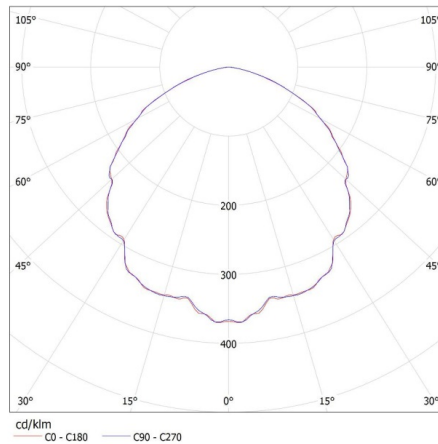

KANLUX S.A. (kat 27157+33195+33198) HB PRO LED HI 200W-NW + LENS120D + GRID / LDC (Polar)

ACCESSORIES:

33193 HBPH LENS 120D 100W 120-degree lens for the HB PRO HI 100W, HBPH LENS 120D 100W light fittings (33193)

33194 HBPH LENS 120D 150W 120-degree lens for the HB PRO HI 150W, HBPH LENS 120D 150W light fittings (33194)

33195 HBPH LENS 120D 200W 120-degree lens for the HB PRO HI 200W, HBPH LENS 120D 200W light fittings (33195)

33190 HBPH LENS 50D 100W 50-degree lens for the HB PRO HI 100W, HBPH LENS 50D 100W light fittings (33190)