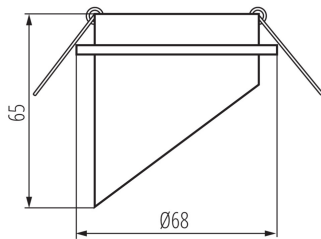

Ring for spotlight fittings

Length of a cardboard box [cm] : 39

Volume of a cardboard box [m³]: 0.057798