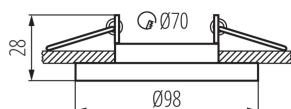

Ring for spotlight fittings

5905339287007

The Kanlux BONIS means a unique look and the highest level of workmanship. They are characterised by their original asymmetrical shape, which will be a tasteful addition to any interior. They will serve as decoration in austere lofts and minimalistic Scandinavian interiors, and discreetly emphasise the atmosphere of exclusive rooms.

GENERAL DATA:

Colour: white

Necessity of using self-shielding lamps: yes

Place of assembly: Recessed mount in the ceiling

Place of application: Indoors

Minimum distance from the illuminated object: 0,5m

Decorative ring without a ceramic frame: yes

The product is not suitable to be covered with a heat-insulating material: yes

Light source included: no

Height [mm]: 28

Diameter [mm]: 98

Assembly hole [mm]: Ø70

TECHNICAL DATA:

Rated voltage [V]: 12 AC; 12 DC; 220-240 AC

Maximum power [W]: max 35

Class of protection against electric shock: II/III

Light source: MR16/PAR16

Cap: Gx5,3/GU10

Ambient temperature range to which the product can be exposed: 5÷25

Enclosure material: aluminum alloy

Lighting-fixture angle regulation: none

IP class: 20

LOGISTIC DATA:

Unit of measurement: unit

Packaging method: 50

Number of units in the secondary packaging: 1

Number of units in the packaging: 50

Net unit weight [g]: 114

Grammage [g]: 172.8

Length of a unit pack [cm]: 11

Width of a unit pack [cm]: 11

Height of a unit pack [cm]: 3.5

Weight of a cardboard box [kg]: 8.64

Width of a cardboard box [cm]: 24