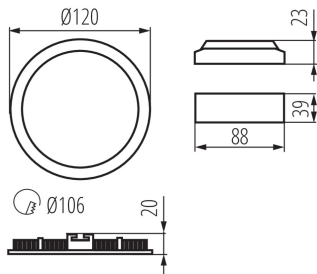

28938 ROUNDA V2LED6W-WW-W

Downlight fitting