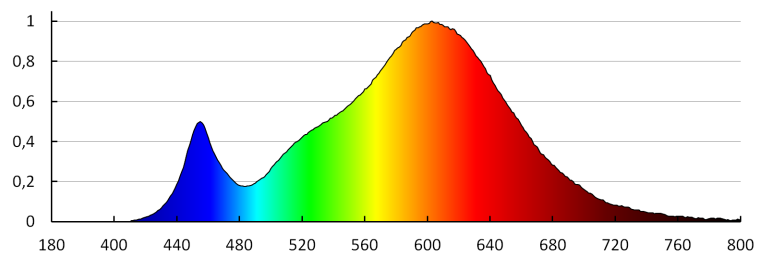

LOGISTIC DATA:

Unit of measurement: unit

Packaging method: 40

Number of units in the secondary packaging: 1

Number of units in the packaging: 40

Net unit weight [g]: 140

Grammage [g]: 204.5

Length of a unit pack [cm]: 13

Width of a unit pack [cm]: 3

Height of a unit pack [cm]: 19

Weight of a cardboard box [kg]: 8.18

Width of a cardboard box [cm]: 33

Height of a cardboard box [cm]: 29

Length of a cardboard box [cm]: 40

Volume of a cardboard box [m³]: 0.03828

KANLUX S.A. (kat 28938) ROUNDA V2LED6W-WW-W / LDC (Polar)