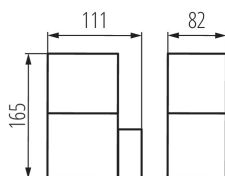

29010 VADRA 16L-UP

Garden light fitting with replaceable light source

5905339290106

IP
44

External Kanlux VADRA fixtures are designed for wall mounting (wall lamps) or on solid ground (posts). Kanlux VADRA are equipped with replaceable light sources which give the possibility of a free choice of light colour and intensity around the house.

GENERAL DATA:

Colour: anthracite
Place of assembly: wall mounted
Place of application: Indoors and outdoors
Minimum distance from the illuminated object: 0,2m
Light source included: no
Fixture lighting direction: Top
Length [mm]: 111
Width [mm]: 111
Height [mm]: 82

TECHNICAL DATA:

Rated voltage [V]: 220-240 AC
Rated frequency [Hz]: 50
Maximum power [W]: max 11
Class of protection against electric shock: I
Lampshade material: plastic
Light source: GLS/CFL/LED
Cap: E27
Ambient temperature range to which the product can be exposed: -20÷35
Enclosure material: aluminum alloy
Connection type: Bolt terminal block
Range of sections of wires used [mm²]: 1,5÷2,5
IP class: 44

LOGISTIC DATA:

Unit of measurement: unit
Packaging method: 8
Number of units in the secondary packaging: 1
Number of units in the packaging: 8
Net unit weight [g]: 430
Grammage [g]: 526.25
Length of a unit pack [cm]: 12
Width of a unit pack [cm]: 9
Height of a unit pack [cm]: 17.5
Weight of a cardboard box [kg]: 4.21
Width of a cardboard box [cm]: 27
Height of a cardboard box [cm]: 20