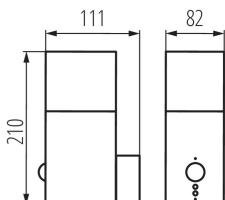

29011 VADRA 21L-UP SE

Garden light fitting with replaceable light source

5905339290113

IP
44

External Kanlux VADRA fixtures are designed for wall mounting (wall lamps) or on solid ground (posts). Kanlux VADRA are equipped with replaceable light sources which give the possibility of a free choice of light colour and intensity around the house.

GENERAL DATA:

Colour: anthracite
Place of assembly: wall mounted
Place of application: Indoors and outdoors
Micro-interval between relay contacts: yes
Minimum distance from the illuminated object: 0,2m
Wykrywanie ruchu: yes
Light source included: no
Fixture lighting direction: Top
Length [mm]: 82
Width [mm]: 111
Height [mm]: 210
Sensitivity regulation: yes

TECHNICAL DATA:

Rated voltage [V]: 220-240 AC
Rated frequency [Hz]: 50
Maximum power [W]: max 11
Class of protection against electric shock: I
Lampshade material: plastic
Light source: GLS/CFL/LED
Cap: E27
Ambient temperature range to which the product can be exposed: -20÷35
Enclosure material: aluminum alloy
Sensor type: PIR
Connection type: Bolt terminal block
Range of sections of wires used [mm²]: 1,5÷2,5
Sensor-operation time [second-minute]: 10-4
sensor working angle [°]: 90
Illumination-level setpoint by which the sensor detects movement [lx]: 10
IP class: 44
Sensor range[m]: max 7