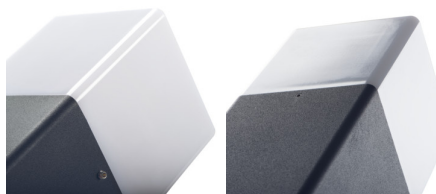

Garden light fitting with replaceable light source

5905339290120

IP
44

External Kanlux VADRA fixtures are designed for wall mounting (wall lamps) or on solid ground (posts). Kanlux VADRA are equipped with replaceable light sources which give the possibility of a free choice of light colour and intensity around the house.

GENERAL DATA:

Colour: anthracite
Place of assembly: surface mounted
Place of application: Indoors and outdoors
Minimum distance from the illuminated object: 0,2m
Light source included: no
Fixture lighting direction: Top
Length [mm]: 82
Width [mm]: 82
Height [mm]: 500

TECHNICAL DATA:

Rated voltage [V]: 220-240 AC
Rated frequency [Hz]: 50
Maximum power [W]: max 11
Class of protection against electric shock: I
Lampshade material: plastic
Light source: GLS/CFL/LED
Cap: E27
Ambient temperature range to which the product can be exposed: -20÷35
Enclosure material: aluminum alloy
Connection type: Bolt terminal block
Range of sections of wires used [mm²]: 1,5÷2,5
IP class: 44