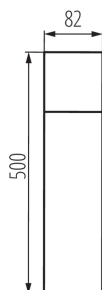

Garden light fitting with replaceable light source

5905339290120

IP
44

External Kanlux VADRA fixtures are designed for wall mounting (wall lamps) or on solid ground (posts). Kanlux VADRA are equipped with replaceable light sources which give the possibility of a free choice of light colour and intensity around the house.

GENERAL DATA:

Colour: anthracite
Place of assembly: surface mounted
Place of application: Indoors and outdoors
Minimum distance from the illuminated object: 0,2m
Light source included: no
Fixture lighting direction: Top
Length [mm]: 82
Width [mm]: 82
Height [mm]: 500

TECHNICAL DATA:

Rated voltage [V]: 220-240 AC
Rated frequency [Hz]: 50
Maximum power [W]: max 11
Class of protection against electric shock: I
Lampshade material: plastic
Light source: GLS/CFL/LED
Cap: E27
Ambient temperature range to which the product can be exposed: -20÷35
Enclosure material: aluminum alloy
Connection type: Bolt terminal block
Range of sections of wires used [mm²]: 1,5÷2,5
IP class: 44

LOGISTIC DATA:

Unit of measurement: unit
Packaging method: 6
Number of units in the secondary packaging: 1
Number of units in the packaging: 6
Net unit weight [g]: 870
Grammage [g]: 1050
Length of a unit pack [cm]: 9
Width of a unit pack [cm]: 9
Height of a unit pack [cm]: 51
Weight of a cardboard box [kg]: 6.3
Width of a cardboard box [cm]: 29.5
Height of a cardboard box [cm]: 20