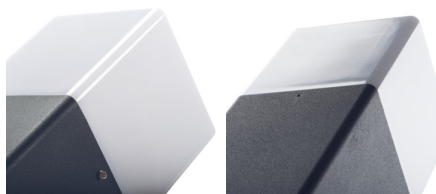

Garden light fitting with replaceable light source

5905339290137

IP
44

External Kanlux VADRA fixtures are designed for wall mounting (wall lamps) or on solid ground (posts). Kanlux VADRA are equipped with replaceable light sources which give the possibility of a free choice of light colour and intensity around the house.

GENERAL DATA:

Colour: anthracite
Place of assembly: surface mounted
Place of application: Indoors and outdoors
Minimum distance from the illuminated object: 0,2m
Light source included: no
Fixture lighting direction: Top
Length [mm]: 82
Width [mm]: 82
Height [mm]: 800

TECHNICAL DATA:

Rated voltage [V]: 220-240 AC
Rated frequency [Hz]: 50
Maximum power [W]: max 11
Class of protection against electric shock: I
Lampshade material: plastic
Light source: GLS/CFL/LED
Cap: E27
Ambient temperature range to which the product can be exposed: -20÷35
Enclosure material: aluminum alloy
Connection type: Bolt terminal block
Range of sections of wires used [mm²]: 1,5÷2,5
IP class: 44