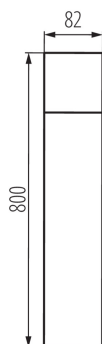

Garden light fitting with replaceable light source

5905339290137

IP
44

External Kanlux VADRA fixtures are designed for wall mounting (wall lamps) or on solid ground (posts). Kanlux VADRA are equipped with replaceable light sources which give the possibility of a free choice of light colour and intensity around the house.

GENERAL DATA:

Colour: anthracite
Place of assembly: surface mounted
Place of application: Indoors and outdoors
Minimum distance from the illuminated object: 0,2m
Light source included: no
Fixture lighting direction: Top
Length [mm]: 82
Width [mm]: 82
Height [mm]: 800

TECHNICAL DATA:

Rated voltage [V]: 220-240 AC
Rated frequency [Hz]: 50
Maximum power [W]: max 11
Class of protection against electric shock: I
Lampshade material: plastic
Light source: GLS/CFL/LED
Cap: E27
Ambient temperature range to which the product can be exposed: -20÷35
Enclosure material: aluminum alloy
Connection type: Bolt terminal block
Range of sections of wires used [mm²]: 1,5÷2,5
IP class: 44

Garden light fitting with replaceable light source

Length of a cardboard box [cm] : 83

Volume of a cardboard box [m³]: 0.049344

ADDITIONAL INFORMATION:

- Maximum light-source height 110mm
- VADRA 21L-UP SE fixture with PIR motion sensor