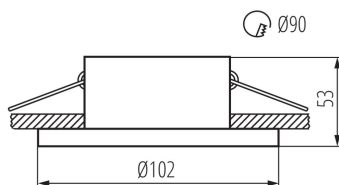

29031 IMINES DSO-W

Ring for spotlight fittings

5905339290311

unique
LIGHT
effect

DESIGN
unique

Kanlux IMINES is a unique fixture, which has a surprising light effect - when you turn on the light, you get an additional, decorative light ring.

GENERAL DATA:

Colour: matte white
Necessity of using self-shielding lamps: yes
Place of assembly: Recessed mount in the ceiling
Place of application: Indoors
Minimum distance from the illuminated object: 0,5m
Decorative ring without a ceramic frame: yes
The product is not suitable to be covered with a heat-insulating material: yes
Light source included: no
Height [mm]: 53
Diameter [mm]: 102
Assembly hole [mm]: Ø90

TECHNICAL DATA:

Rated voltage [V]: 12 AC; 12 DC; 220-240 AC
Maximum power [W]: max 35
Class of protection against electric shock: II/III
Light source: MR16/PAR16
Cap: Gx5,3/GU10
Ambient temperature range to which the product can be exposed: 5÷25
Enclosure material: plastic, aluminum alloy
Lighting-fixture angle regulation: none
IP class: 20

LOGISTIC DATA:

Unit of measurement: unit
Packaging method: 50
Number of units in the secondary packaging: 1
Number of units in the packaging: 50
Net unit weight [g]: 120
Grammage [g]: 167.6
Length of a unit pack [cm]: 11
Width of a unit pack [cm]: 11
Height of a unit pack [cm]: 6
Weight of a cardboard box [kg]: 8.38
Width of a cardboard box [cm]: 24
Height of a cardboard box [cm]: 33
Length of a cardboard box [cm]: 58
Volume of a cardboard box [m³]: 0.045936