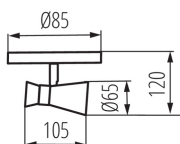

29110 MILENO EL-10 B-AG

Wall & ceiling lighting fitting

5905339291103

DESIGN
unique

Kanlux MILENO follows the latest trends. The advantages of this series are its interesting design and original shape. The very large number of Kanlux MILENO fixture models means many more arrangement possibilities.

GENERAL DATA:

Colour: black/gold
Place of assembly: wall mounted, ceiling mounted
Place of application: Indoors
Minimum distance from the illuminated object: 0,5m
Light source included: no
Width [mm]: 105
Height [mm]: 120
Diameter [mm]: 85

TECHNICAL DATA:

Rated voltage [V]: 220-240 AC
Rated frequency [Hz]: 50
Maximum power [W]: max 35
Class of protection against electric shock: I
Light source: PAR16
Cap: GU10
Ambient temperature range to which the product can be exposed: 5÷25
Enclosure material: steel
Connection type: Bolt terminal block
Range of sections of wires used [mm²]: 1÷2,5
The fixture is movable horizontally [°]: 300
The fixture is movable vertically [°]: 80
IP class: 20

LOGISTIC DATA:

Unit of measurement: unit
Packaging method: 24
Number of units in the secondary packaging: 1
Number of units in the packaging: 24
Net unit weight [g]: 220
Grammage [g]: 344.58
Length of a unit pack [cm]: 14
Width of a unit pack [cm]: 11
Height of a unit pack [cm]: 14
Weight of a cardboard box [kg]: 8.26992
Width of a cardboard box [cm]: 30
Height of a cardboard box [cm]: 45
Length of a cardboard box [cm]: 45.5