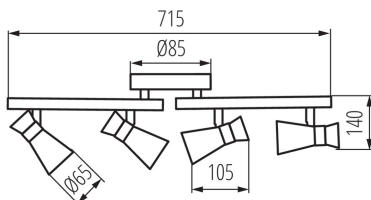

Wall & ceiling lighting fitting

5905339291189

DESIGN
unique

Kanlux MILENO follows the latest trends. The advantages of this series are its interesting design and original shape. The very large number of Kanlux MILENO fixture models means many more arrangement possibilities.

GENERAL DATA:

Colour: black/gold

Place of assembly: wall mounted, ceiling mounted

Place of application: Indoors

Minimum distance from the illuminated object: 0,5m

Light source included: no

Length [mm]: 715

Width [mm]: 105

Height [mm]: 140

TECHNICAL DATA:

Rated voltage [V]: 220-240 AC

Rated frequency [Hz]: 50

Maximum power [W]: 4 x max 35

Class of protection against electric shock: I

Light source: PAR16

Cap: GU10

Ambient temperature range to which the product can be exposed: 5÷25

Enclosure material: steel

Connection type: Bolt terminal block

Range of sections of wires used [mm²]: 1÷2,5

The fixture is movable horizontally [°]: 300

The fixture is movable vertically [°]: 80

IP class: 20

LOGISTIC DATA:

Unit of measurement: unit

Packaging method: 6

Number of units in the secondary packaging: 1

Number of units in the packaging: 6

Net unit weight [g]: 820

Grammage [g]: 1110

Length of a unit pack [cm]: 16

Width of a unit pack [cm]: 13

Height of a unit pack [cm]: 41.5

Weight of a cardboard box [kg]: 6.66

Width of a cardboard box [cm]: 34

Height of a cardboard box [cm]: 42

Length of a cardboard box [cm]: 42.5