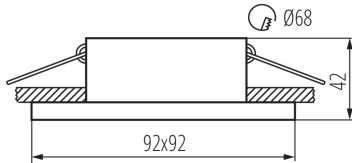

Decorative ring without a ceramic frame: yes

The product is not suitable to be covered with a heat-insulating material: yes

Light source included: no

Length [mm]: 92

Width [mm]: 92

Height [mm]: 42

Assembly hole [mm]: Ø68

Net unit weight [g]: 144

Grammage [g]: 179

Length of a unit pack [cm]: 10

Width of a unit pack [cm]: 5

29134 SIMEN DSL B/G/B

Ring for spotlight fittings

Height of a unit pack [cm]: 10
Weight of a cardboard box [kg]: 17.9
Width of a cardboard box [cm]: 27
Height of a cardboard box [cm]: 43
Length of a cardboard box [cm] : 53
Volume of a cardboard box [m³]: 0.061533