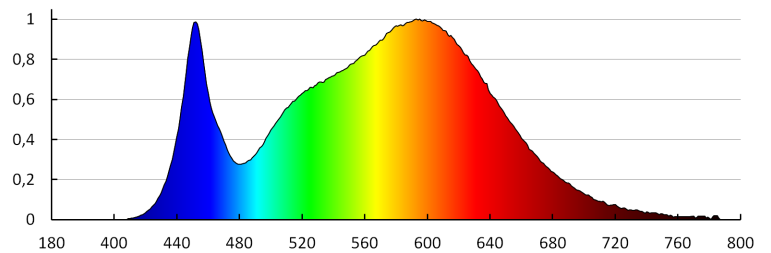

LOGISTIC DATA:

Unit of measurement: unit
Packaging method: 100
Number of units in the secondary packaging: 1
Number of units in the packaging: 100
Net unit weight [g]: 154
Grammage [g]: 208.9
Length of a unit pack [cm]: 15.5
Width of a unit pack [cm]: 3
Height of a unit pack [cm]: 16
Weight of a cardboard box [kg]: 20.89
Width of a cardboard box [cm]: 33
Height of a cardboard box [cm]: 34
Length of a cardboard box [cm]: 78
Volume of a cardboard box [m³]: 0.087516

KANLUX S.A. (kat 29584) AREL LED DO 10W-NW / LDC (Polar)