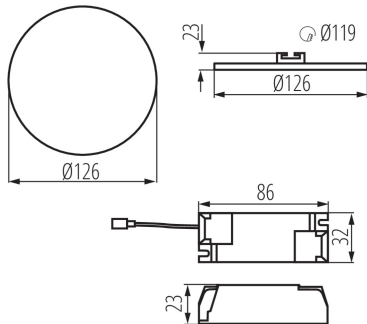

29584 AREL LED DO 10W-NW

Downlight fitting