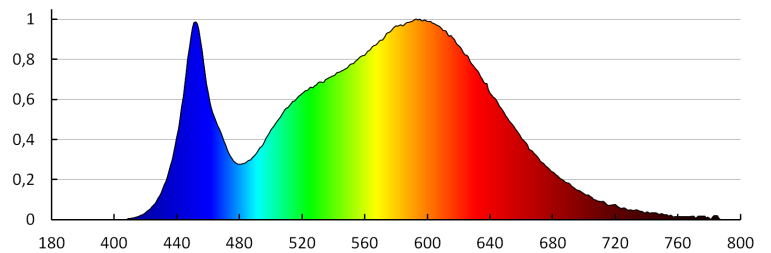

LOGISTIC DATA:

Unit of measurement: unit

Packaging method: 50

Number of units in the secondary packaging: 1

Number of units in the packaging: 50

Net unit weight [g]: 220

Grammage [g]: 294.6

Length of a unit pack [cm]: 18.5

Width of a unit pack [cm]: 3

Height of a unit pack [cm]: 19

Weight of a cardboard box [kg]: 14.73

Width of a cardboard box [cm]: 38.5

Height of a cardboard box [cm]: 22

Length of a cardboard box [cm]: 78

Volume of a cardboard box [m³]: 0.066066

KANLUX S.A. (kat 29588) AREL LED DO 14W-NW / LDC (Polar)