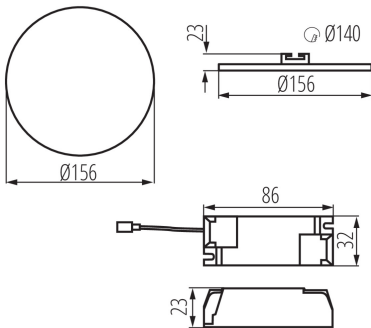

Downlight fitting