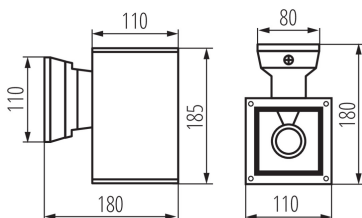

Facade luminaire

5905339298324

IP
54

A series of facade Kanlux LART luminaires is a raw and at the same time classic line of facade luminaires in a casing made of aluminium. The external surface of the luminaire is completed in a graphite colour. Kanlux LART look perfect both on a single basis and in combination of several luminaires - subtly complementing light arrangements on terraces or facades of buildings.

GENERAL DATA:

Colour: anthracite
Place of assembly: wall mounted
Place of application: Indoors and outdoors
Minimum distance from the illuminated object: 0,5m
Compatible with a dimmer: no
RAL: 7016
Light source included: no
Fixture lighting direction: down
Length [mm]: 110
Width [mm]: 180
Height [mm]: 185

TECHNICAL DATA:

Rated voltage [V]: 220-240 AC
Rated frequency [Hz]: 50
Maximum power [W]: max 60
Class of protection against electric shock: I
Lampshade material: glass
Light source: GLS/CFL/LED
Cap: E27
Ambient temperature range to which the product can be exposed: -20÷35
Enclosure material: aluminum alloy
Panel/frame material: aluminum alloy
Basic fixture material: aluminum alloy
Protective glass material: Tempered glass
Connection type: Bolt terminal block
Range of sections of wires used [mm²]: 0,5÷1,5
IP class: 54

LOGISTIC DATA:

Unit of measurement: unit
Packaging method: 12
Number of units in the secondary packaging: 1
Number of units in the packaging: 12