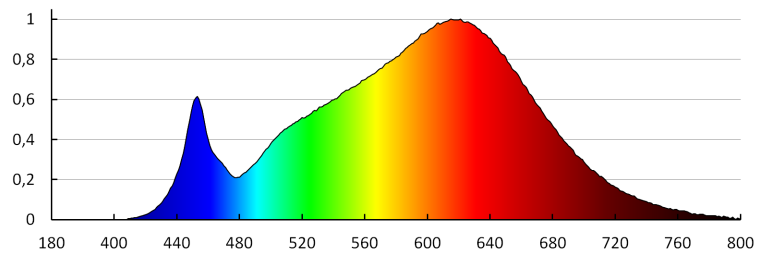

ADDITIONAL INFORMATION:

- 5 years Warranty under the terms of the warranty statement, available on our website
- for installation on the TEAR N busbar