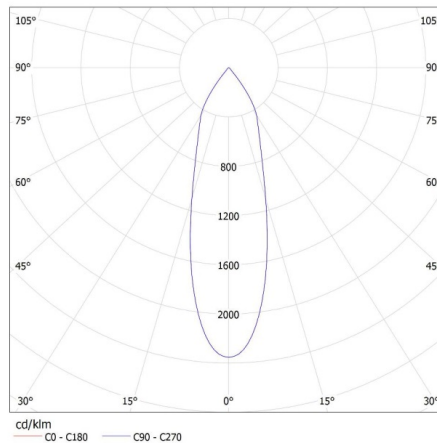

KANLUX S.A. (kat 33135+33143) ATL1 30W-930-S6-B + 33143 / LDC (Polar)