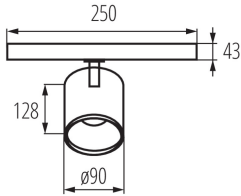

Track light projector