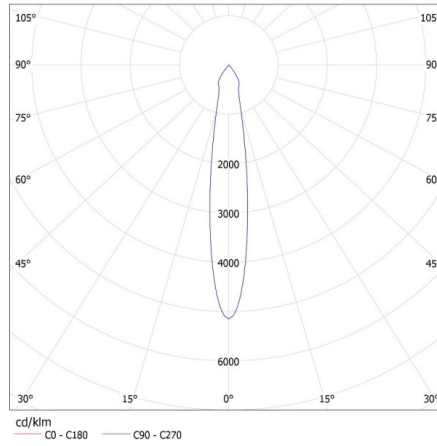

33135 ATL1 30W-930-S6-B

Track light projector

KANLUX S.A. (kat 33135+33142) ATL1 30W-930-S6-B + 33142 / LDC (Polar)

Luminaire: KANLUX S.A. (kat 33135+33142) ATL1 30W-930-S6-B + 33142
Lamps: 1 x ATL1 30W-930-S6