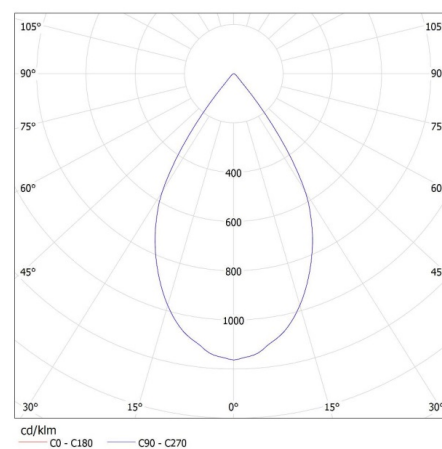

KANLUX S.A. (kat 33135) ATL1 30W-930-S6-B / LDC (Polar)