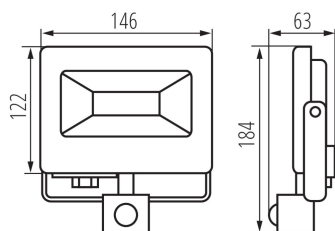

33207 ANTEM LED 30W-NW-SE B

LED floodlight

5905339332073

Kanlux ANTEM is a series of LED floodlights. These floodlights are above all easy to connect, and thanks to the integrated junction box you can also avoid unaesthetic cable connections. Kanlux ANTEM LED series provides a wide range of power options, from 10 W to 100 W, as well as versions with and without motion sensors. A milky lampshade with a delicate prism softly disperses light and reduces the glare effect. The version without a motion sensor has a tightness of IP65, while the one with a sensor has a tightness of IP44. The sensor can be adjusted in terms of light duration, light intensity and detection range.

TYPE OF LIGHT SOURCE:

Lighting technology used: LED
Non-directional or directional light source: DLS
Mains or non-mains light source: MLS
Connected light source (CLS): no
Colour-tuneable light source: no
High luminance light source: no
Anti-glare shield: no
Dimmable: no

PRODUCT PARAMETERS:

Colour: black
Place of assembly: wall mounted, ceiling mounted, surface mounted
Place of application: Indoors and outdoors
Minimum distance from the illuminated object: 1m
Compatible with a dimmer: no
Wykrywanie ruchu: yes
Replaceable light source: no
Sensitivity regulation: yes
Mercury content: no
Integrated LED light source: yes
Rated voltage [V]: 220-240 AC
Rated frequency [Hz]: 50
Maximum power [W]: 30
Class of protection against electric shock: I
Diode type: LED SMD
Luminous flux [lm]: 2400
Colour temperature: white
Service life [h]: 15000
Number of on/off cycles: ≥10000
Lighting angle [°]: 100