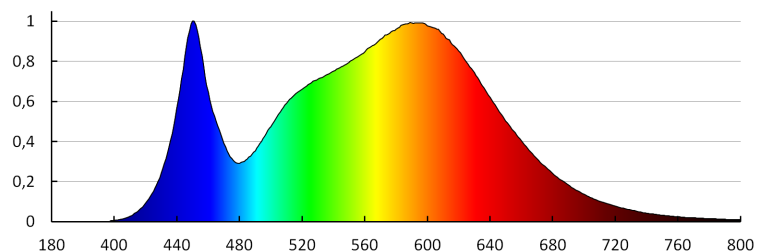

33207 ANTEM LED 30W-NW-SE B

LED floodlight

LOGISTIC DATA:

Unit of measurement: unit

Packaging method: 20

Number of units in the secondary packaging: 1

Number of units in the packaging: 20

Net unit weight [g]: 400

Grammage [g]: 493

Length of a unit pack [cm]: 15

Width of a unit pack [cm]: 7

Height of a unit pack [cm]: 19

Weight of a cardboard box [kg]: 9.86

Width of a cardboard box [cm]: 35.5

Height of a cardboard box [cm]: 32

Length of a cardboard box [cm]: 39.5

Volume of a cardboard box [m³]: 0.044872

KANLUX S.A. (kat 33207) ANTEM LED 30W-NW-SE B / LDC (Polar)