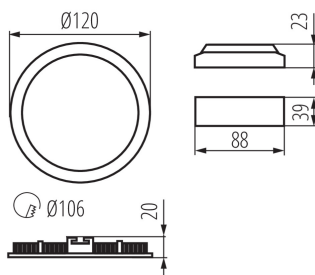

33562 ROUNDA V2LED6W-WW-B

Downlight fitting

5905339335623

IP
44/20

EA
SY
Installation

Kanlux ROUNDA V2LED is a new version of popular round downlight luminaires for indoor use. The downlights combine aesthetic design with light obtained thanks to LED technology. No water or dust can get to the inside owing to the high class of tightness (IP44).

GENERAL DATA:

Colour: black

Place of assembly: Recessed mount in the ceiling

Place of application: Indoors

Minimum distance from the illuminated object: 0,5m

Compatible with a dimmer: no

The product is not suitable to be covered with a heat-insulating material: yes

Height [mm]: 20

Diameter [mm]: 120

Wire length [m]: 0.05

Integrated LED light source: yes

TECHNICAL DATA:

Rated voltage [V]: 220-240 AC

Rated frequency [Hz]: 50

Maximum power [W]: 6

Class of protection against electric shock: II

Lampshade material: plastic

Diode type: LED SMD

Luminous flux [lm]: 270

Useful luminous flux of the light source Φ_{use} [lm]: 670

Useful luminous flux of the light source Φ_{use} [lm]: in sphere (360°)

Colour temperature: Warm white

Correlated colour temperature [K]: 3000

Colour consistency in McAdam ellipses: ≤ 6

Colour rendering index: 80

Service life [h]: 15000

Number of on/off cycles: ≥ 20000

Lighting angle [°]: 110

Luminous efficiency of the lamp [lm/W]: 45

Ambient temperature range to which the product can be exposed: 5÷25

Enclosure material: aluminum alloy

Connection type: Free cable ends

Wire diameter [mm²]: 0.75

Lamp-heating time [s]: ≤ 1

Lamp-ignition time [s]: $\leq 0,5$