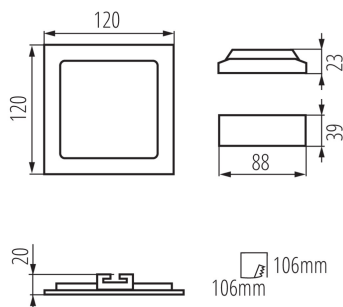

33564 KATRO V2LED 6W-WW-B

Downlight fitting

5905339335647

IP
44/20

EA
SY
Installation

Kanlux KATRO V2LED is a new version of KATRO N LED luminaires, popular square downlights for indoor use. They combine aesthetic design with light obtained owing to LED technology. No water or dust can get to the inside owing to the high class of tightness (IP44).

GENERAL DATA:

Colour: black

Place of assembly: Recessed mount in the ceiling

Place of application: Indoors

Minimum distance from the illuminated object: 0,5m

Compatible with a dimmer: no

The product is not suitable to be covered with a heat-insulating material: yes

Length [mm]: 120

Width [mm]: 120

Height [mm]: 20

Wire length [m]: 0.05

Integrated LED light source: yes

TECHNICAL DATA:

Rated voltage [V]: 220-240 AC

Rated frequency [Hz]: 50

Maximum power [W]: 6

Class of protection against electric shock: II

Lampshade material: plastic

Diode type: LED SMD

Luminous flux [lm]: 270

Useful luminous flux of the light source Φ_{use} [lm]: 700

Useful luminous flux of the light source Φ_{use} [lm]: in sphere (360°)

Colour temperature: Warm white

Correlated colour temperature [K]: 3000

Colour consistency in McAdam ellipses: ≤ 6

Colour rendering index: 80

Service life [h]: 15000

Number of on/off cycles: ≥ 20000

Lighting angle [°]: 110

Luminous efficiency of the lamp [lm/W]: 45

Ambient temperature range to which the product can be exposed: 5÷25

Enclosure material: aluminum alloy

Connection type: Free cable ends

Wire diameter [mm²]: 0.75

Lamp-heating time [s]: ≤ 1