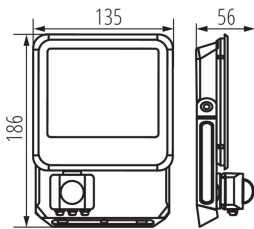

33887 IQ-LED FL-30W-NW-SE

LED floodlight

Service life [h]: 50000

Number of on/off cycles: ≥ 25000

Lighting angle [°]: 100

Luminous efficiency of the lamp [lm/W]: 115

Ambient temperature range to which the product can be exposed: -30÷50

Enclosure material: Metal

Sensor type: PIR

Connection type: Free cable ends

Wire type: H05RN-F

Wire diameter [mm²]: 1

Sensor-operation time [second-minute]: 10-7

Lamp-heating time [s]: ≤ 1

Lamp-ignition time [s]: $\leq 0,5$

sensor working angle [°]: 120

Illumination-level setpoint by which the sensor detects movement [lx]: 10-2000

The fixture is movable vertically [°]: 180

IP class: 44

Sensor range[m]: max 8

LOGISTIC DATA:

Unit of measurement: unit

Packaging method: 20

Number of units in the secondary packaging: 1

Number of units in the packaging: 20

Grammage [g]: 0.52

Weight of a cardboard box [kg]: 0.0104

Width of a cardboard box [cm]: 30

Height of a cardboard box [cm]: 21.5

Length of a cardboard box [cm]: 62

Volume of a cardboard box [m³]: 0.03999

ADDITIONAL INFORMATION:

- 5 years Warranty under the terms of the warranty statement, available on our website