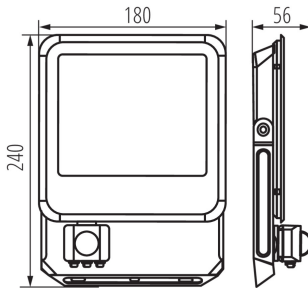

33888 IQ-LED FL-50W-NW-SE

LED floodlight

Service life [h]: 50000

Number of on/off cycles: ≥ 25000

Lighting angle [°]: 100

Luminous efficiency of the lamp [lm/W]: 120

Ambient temperature range to which the product can be exposed: $-30 \div 50$

Enclosure material: Metal

Sensor type: PIR

Connection type: Free cable ends

Wire type: H05RN-F

Wire diameter [mm²]: 1

Sensor-operation time [second-minute]: 10-7

Lamp-heating time [s]: ≤ 1

Lamp-ignition time [s]: $\leq 0,5$

sensor working angle [°]: 120

Illumination-level setpoint by which the sensor detects movement [lx]: 10-2000

The fixture is movable vertically [°]: 180

IP class: 44

Sensor range[m]: max 8

LOGISTIC DATA:

Unit of measurement: unit

Packaging method: 10

Number of units in the secondary packaging: 1

Number of units in the packaging: 10

Grammage [g]: 0.81

Weight of a cardboard box [kg]: 0.0081

Width of a cardboard box [cm]: 31.5

Height of a cardboard box [cm]: 27

Length of a cardboard box [cm]: 39

Volume of a cardboard box [m³]: 0.03317

ADDITIONAL INFORMATION:

- 5 years Warranty under the terms of the warranty statement, available on our website