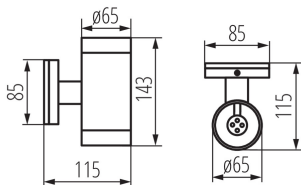

Facade luminaire

5905339070807

IP
54

Kanlux BART EL is a façade luminaire which perfectly blends into a modern building and constructions of a more classic style. The rating of tightness (IP54) of Kanlux BART EL luminaire ensures resistance to weather conditions.

GENERAL DATA:

Colour: grey

Place of assembly: wall mounted

Place of application: Indoors and outdoors

Minimum distance from the illuminated object: 0,5m

Light source included: no

Fixture lighting direction: up and down

Length [mm]: 85

Width [mm]: 115

Height [mm]: 143

TECHNICAL DATA:

Rated voltage [V]: 220-240 AC

Rated frequency [Hz]: 50

Maximum power [W]: 2 x max 35

Class of protection against electric shock: I

Light source: PAR16

Cap: GU10

Ambient temperature range to which the product can be exposed: -20÷35

Enclosure material: aluminum alloy

Protective glass material: Tempered glass

Connection type: Bolt terminal block

Range of sections of wires used [mm²]: 1÷2,5

IP class: 54

LOGISTIC DATA:

Unit of measurement: unit

Packaging method: 18

Number of units in the packaging: 18

Net unit weight [g]: 510

Grammage [g]: 605.56

Length of a unit pack [cm]: 12.5

Width of a unit pack [cm]: 9

Height of a unit pack [cm]: 15.5

Weight of a cardboard box [kg]: 10.90008

Width of a cardboard box [cm]: 29

Height of a cardboard box [cm]: 39

Length of a cardboard box [cm]: 32

Volume of a cardboard box [m³]: 0.036192