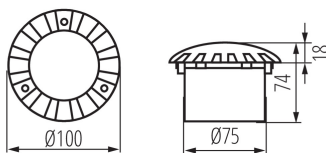

In-ground fixture

5905339072801

Kanlux ROGER DL is a ground-recessed luminaire with a built-in LED module. The specific shape of the shade distributes light evenly, which produces a unique light effect. The luminaire has a very high rating of tightness (IP66) and resistance to mechanical damage (IK09).

GENERAL DATA:

Colour: grey
Place of assembly: In the ground
Place of application: Indoors and outdoors
Minimum distance from the illuminated object: 0,1m
Compatible with a dimmer: no
Fixture lighting direction: horizontal
Height [mm]: 74
Diameter [mm]: 100
Wire length [m]: 0.3
Number of chokes: 1
Integrated LED light source: yes

TECHNICAL DATA:

Rated voltage [V]: 220-240 AC
Rated frequency [Hz]: 50
Maximum power [W]: 1
Class of protection against electric shock: I
Diode type: LED DIP
Colour temperature: cold white
Correlated colour temperature [K]: 6000-6500
Service life [h]: 20000
Ambient temperature range to which the product can be exposed: -20÷35
Enclosure material: steel
Panel/frame material: aluminum alloy
Protective glass material: plastic
Connection type: Free cable ends
Wire diameter [mm²]: 0,75
Lamp-heating time [s]: ≤1
Lamp-ignition time [s]: ≤0,5
Permissible static pressure [kN]: 5
IK class: 09
IP class: 66

In-ground fixture

LOGISTIC DATA:

Unit of measurement: unit
Packaging method: 24
Number of units in the secondary packaging: 1
Number of units in the packaging: 24
Net unit weight [g]: 280
Grammage [g]: 345.83
Length of a unit pack [cm]: 10.5
Width of a unit pack [cm]: 10.5
Height of a unit pack [cm]: 9
Weight of a cardboard box [kg]: 8.29992
Width of a cardboard box [cm]: 22
Height of a cardboard box [cm]: 37
Length of a cardboard box [cm]: 32
Volume of a cardboard box [m³]: 0.026048