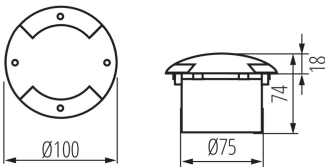

In-ground fixture

5905339072818

Kanlux ROGER DL is a ground-recessed luminaire with a built-in LED module. The specific shape of the shade distributes light evenly, which produces a unique light effect. The luminaire has a very high rating of tightness (IP66) and resistance to mechanical damage (IK09).

GENERAL DATA:

Colour: grey
Place of assembly: In the ground
Place of application: Indoors and outdoors
Minimum distance from the illuminated object: 0,1m
Compatible with a dimmer: no
Fixture lighting direction: horizontal
Height [mm]: 74
Diameter [mm]: 100
Wire length [m]: 0.3
Number of chokes: 1
Integrated LED light source: yes

TECHNICAL DATA:

Rated voltage [V]: 220-240 AC
Rated frequency [Hz]: 50
Maximum power [W]: 1
Class of protection against electric shock: I
Diode type: LED DIP
Colour temperature: cold white
Correlated colour temperature [K]: 6000-6500
Service life [h]: 20000
Ambient temperature range to which the product can be exposed: -20÷35
Enclosure material: steel
Panel/frame material: aluminum alloy
Protective glass material: plastic
Connection type: Free cable ends
Wire diameter [mm²]: 0,75
Lamp-heating time [s]: ≤1
Lamp-ignition time [s]: ≤0,5
Permissible static pressure [kN]: 5
IK class: 09
IP class: 66

In-ground fixture

LOGISTIC DATA:

Unit of measurement: unit
Packaging method: 24
Number of units in the secondary packaging: 1
Number of units in the packaging: 24
Net unit weight [g]: 270
Grammage [g]: 333.33
Length of a unit pack [cm]: 10
Width of a unit pack [cm]: 10.5
Height of a unit pack [cm]: 9
Weight of a cardboard box [kg]: 7.99992
Width of a cardboard box [cm]: 22
Height of a cardboard box [cm]: 37
Length of a cardboard box [cm]: 32
Volume of a cardboard box [m³]: 0.026048