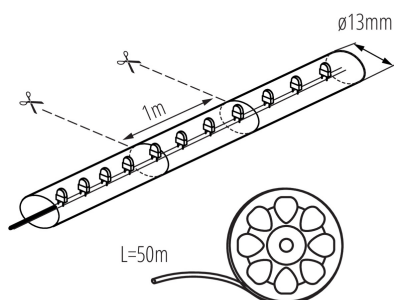

08630 GIVRO LED-CW 50M

Rope lights

5905339086303

Kanlux GIVRO LED are 50-meter rope lights available in different colours. Power supply device Kanlux GIVRO PR SET is required for its proper functioning. The rope can be divided into segments and it is possible to reconnect it at the cut-off point into any arrangement owing to the elements of Kanlux GIVRO LED system. With colourful LED ropes, it is possible to bring out the room's character. Kanlux GIVRO LED can also be used outdoors: in balconies, gazebos and gardens.

PRODUCT PARAMETERS:

Colour: cold white

Place of application: Indoors and outdoors

Minimum distance from the illuminated object: 0,1m

The product is not suitable to be covered with a heat-insulating material: yes

Length [mm]: 50000

Diameter [mm]: 13

Mercury content: no

Rated voltage [V]: 220-240 DC

Rated power [W]: 125

Class of protection against electric shock: II

Diode type: LED DIP

Colour temperature: cold white

Photometry: the results obtained from testing were from a specific sample.

08630 GIVRO LED-CW 50M

Rope lights

- 50m long rope
- the possibility to divide the LED strips into segments (1m = 36 x LED)
- power cord of GIVRO PR SET, available in Kanlux offer, is needed for proper operation