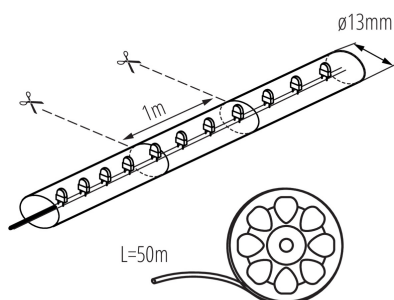

08632 GIVRO LED-RE 50M

Rope lights

5905339086327

Kanlux GIVRO LED are 50-meter rope lights available in different colours. Power supply device Kanlux GIVRO PR SET is required for its proper functioning. The rope can be divided into segments and it is possible to reconnect it at the cut-off point into any arrangement owing to the elements of Kanlux GIVRO LED system. With colourful LED ropes, it is possible to bring out the room's character. Kanlux GIVRO LED can also be used outdoors: in balconies, gazebos and gardens.

PRODUCT PARAMETERS:

Colour: red

Place of application: Indoors and outdoors

Minimum distance from the illuminated object: 0,1m

The product is not suitable to be covered with a heat-insulating material: yes

Length [mm]: 50000

Diameter [mm]: 13

Mercury content: no

Rated voltage [V]: 220-240 DC

Rated power [W]: 125

Class of protection against electric shock: II

Diode type: LED DIP

Colour temperature: red

Photometry: the results obtained from testing were from a specific sample.

08632 GIVRO LED-RE 50M

Rope lights

- 50m long rope
- the possibility to divide the LED strips into segments (1m = 36 x LED)
- power cord of GIVRO PR SET, available in Kanlux offer, is needed for proper operation