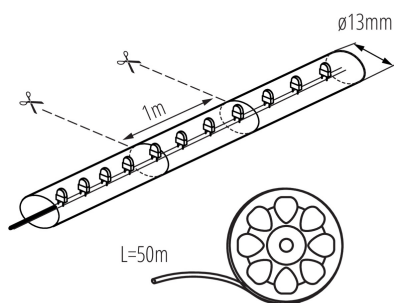

08634 GIVRO LED-Y 50M

Rope lights

5905339086341

Kanlux GIVRO LED are 50-meter rope lights available in different colours. Power supply device Kanlux GIVRO PR SET is required for its proper functioning. The rope can be divided into segments and it is possible to reconnect it at the cut-off point into any arrangement owing to the elements of Kanlux GIVRO LED system. With colourful LED ropes, it is possible to bring out the room's character. Kanlux GIVRO LED can also be used outdoors: in balconies, gazebos and gardens.

PRODUCT PARAMETERS:

Colour: yellow

Place of application: Indoors and outdoors

Minimum distance from the illuminated object: 0,1m

The product is not suitable to be covered with a heat-insulating material: yes

Length [mm]: 50000

Diameter [mm]: 13

Mercury content: no

Rated voltage [V]: 220-240 DC

Rated power [W]: 125

Class of protection against electric shock: II

Diode type: LED DIP

Colour temperature: yellow

Photometry: the results obtained from testing were from a specific sample.

08634 GIVRO LED-Y 50M

Rope lights

- 50m long rope
- the possibility to divide the LED strips into segments (1m = 36 x LED)
- power cord of GIVRO PR SET, available in Kanlux offer, is needed for proper operation