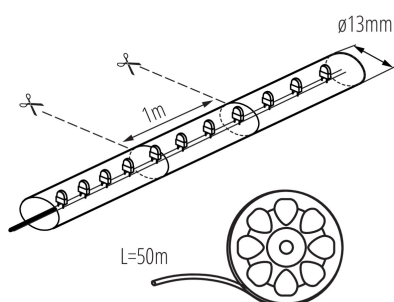

08642 GIVRO LED-WW 50M

Rope lights

5905339086426

Kanlux GIVRO LED are 50-meter rope lights available in different colours. Power supply device Kanlux GIVRO PR SET is required for its proper functioning. The rope can be divided into segments and it is possible to reconnect it at the cut-off point into any arrangement owing to the elements of Kanlux GIVRO LED system. With colourful LED ropes, it is possible to bring out the room's character. Kanlux GIVRO LED can also be used outdoors: in balconies, gazebos and gardens.

PRODUCT PARAMETERS:

Place of application: Indoors and outdoors
Minimum distance from the illuminated object: 0,1m
The product is not suitable to be covered with a heat-insulating material: yes
Length [mm]: 50000
Diameter [mm]: 13
Mercury content: no
Rated voltage [V]: 220-240 DC
Rated power [W]: 125
Class of protection against electric shock: II
Diode type: LED DIP
Colour temperature: Warm white
Rated lamp-service life [h]: 50000
Ambient temperature range to which the product can be exposed: -5÷25
IP class: 44

LOGISTIC DATA:

Unit of measurement: unit
Packaging method: 2
Number of units in the secondary packaging: 1
Number of units in the packaging: 2
Net unit weight [g]: 7622
Grammage [g]: 9050
Length of a unit pack [cm]: 36
Width of a unit pack [cm]: 36
Height of a unit pack [cm]: 18
Weight of a cardboard box [kg]: 18.1
Width of a cardboard box [cm]: 38
Height of a cardboard box [cm]: 38
Length of a cardboard box [cm]: 38
Volume of a cardboard box [m³]: 0.054872

08642 GIVRO LED-WW 50M

Rope lights

- 50m long rope
- the possibility to divide the LED strips into segments (1m = 36 x LED)
- power cord of GIVRO PR SET, available in Kanlux offer, is needed for proper operation