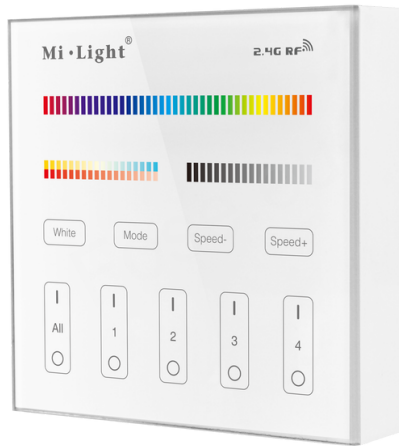

WALL MOUNTED CONTROLLER RGB+CCT 4-ZONE 2XAAA T4

Wall mounted 4 Zone Remote Controller to adjust brightness, light color, and the color temperature of white light. Possibility to control four zones.

Compatible products

Specification

Parameter	Value
Symbol	B4
ETIM CLASS	Controller for luminaires

Control distance [m]	30
Transmission Frequency [MHz]	2400
Input voltage	3V (2 * AAA)
Length [mm]	86
Width [mm]	86
Height/depth [mm]	17
Weight [kg]	0.185