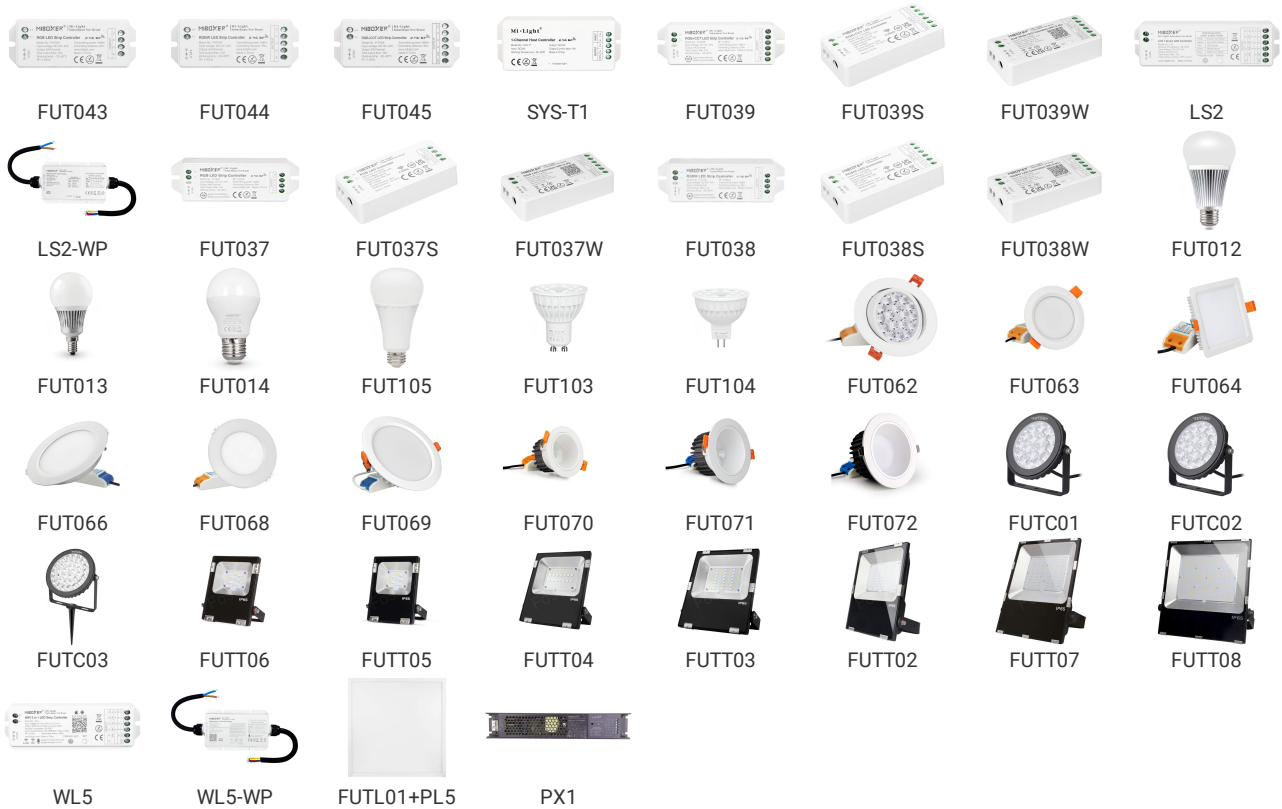

WALL MOUNTED CONTROLLER RGB+CCT 4-ZONE, BLACK 2XAAA B4B

Wall mounted 4 Zone Remote Controller to adjust brightness, light color, and the color temperature of white light. Possibility to control four zones.

Compatible products

Specification

Parameter	Value
Symbol	B4B

ETIM CLASS	Controller for luminaires
Control distance [m]	30
Transmission Frequency [MHz]	2400
Input voltage	3V (2 * AAA)
Length [mm]	86
Width [mm]	86
Height/depth [mm]	17
Weight [kg]	0.185