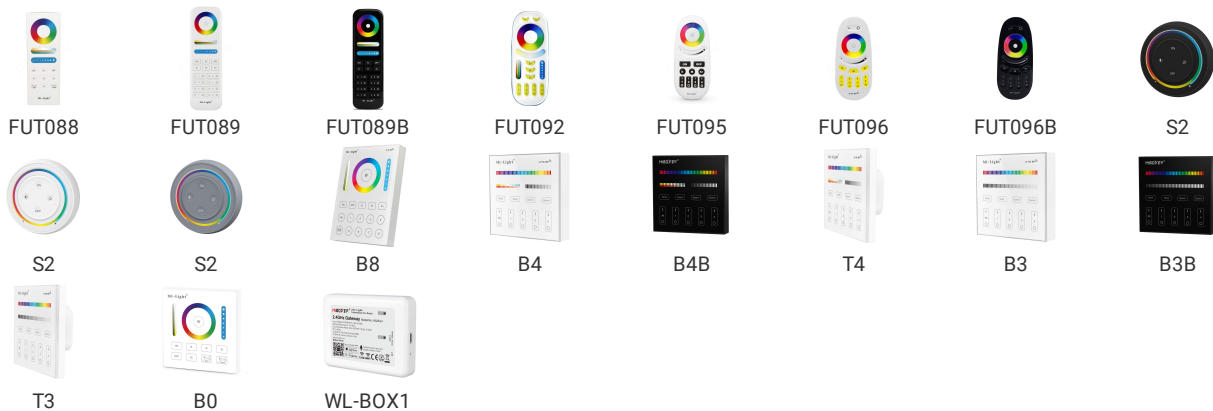

LED SPOTLIGHT GU10 4W RGB+CCT 230V FUT103

Spotlight LED GU10 4W RGB+CCT 230V MiLight/MiBoxer is a multi-colored light source with the possibility to smoothly adjust the brightness, color of light, and the color temperature of white light in the range of 2700-6500K. The LED luminaire acts as a repeater, while maintaining a 30m spacing between successive elements, allows for unlimited range.

Compatible products

Specification

Parameter	Value
Symbol	FUT103
ETIM CLASS	LED-lamp/Multi-LED
Socket	GU10
Nominal voltage [V]	100 - 240
Voltage type	AC
Dimmable	yes
Luminous flux [lm]	250-280
Colour temperature [K]	2700-6500
Power [W]	4
Power for white light [W]	4
Beam angle	Medium beam 21 - 40°

Colour rendering index CRI	CRI80
Power factor	>0.55
Lamp shape	Flat round
Filament lamp	yes
Type of glass/cover	Frosted
Remote operation possible	yes
With remote control	yes
Colour	RGB+CCT
Lamp efficacy [lm/W]	70
Average nominal lifespan [h]	50000
Min. number of switching cycles	50000
Length [mm]	57
Diameter [mm]	50
Weight [kg]	0.055