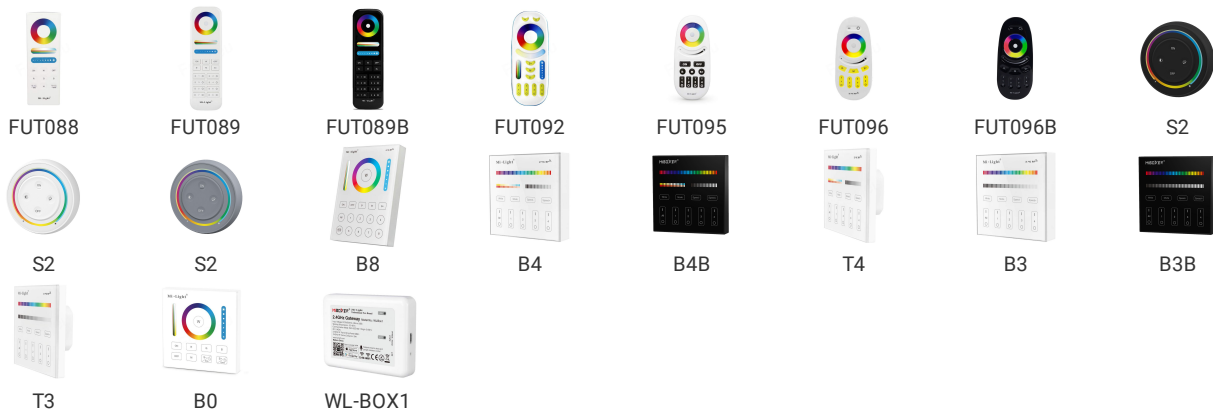

LED SPOTLIGHT MR16 4W RGB+CCT 12V FUT104

Spotlight LED MR16 4W RGB+CCT 12V MiLight/MiBoxer is a multi-colored light source with the possibility to smoothly adjust the brightness, color of light, and the color temperature of white light in the range of 2700-6500K. The LED luminaire acts as a repeater, while maintaining a 30m spacing between successive elements, allows for unlimited range.

Compatible products

Specification

Parameter	Value
Symbol	FUT104
ETIM CLASS	LED-lamp/Multi-LED
Socket	GU5.3
Nominal voltage [V]	12
Voltage type	AC/DC
Dimmable	yes
Luminous flux [lm]	250-280
Colour temperature [K]	2700-6500
Power [W]	4
Power for white light [W]	4
Beam angle	Medium beam 21 - 40°

Colour rendering index CRI	CRI80
Lamp shape	Flat round
Filament lamp	yes
Type of glass/cover	Frosted
Remote operation possible	yes
With remote control	yes
Colour	RGB+CCT
Lamp efficacy [lm/W]	70
Average nominal lifespan [h]	50000
Min. number of switching cycles	50000
Length [mm]	49
Diameter [mm]	50
Weight [kg]	0.046