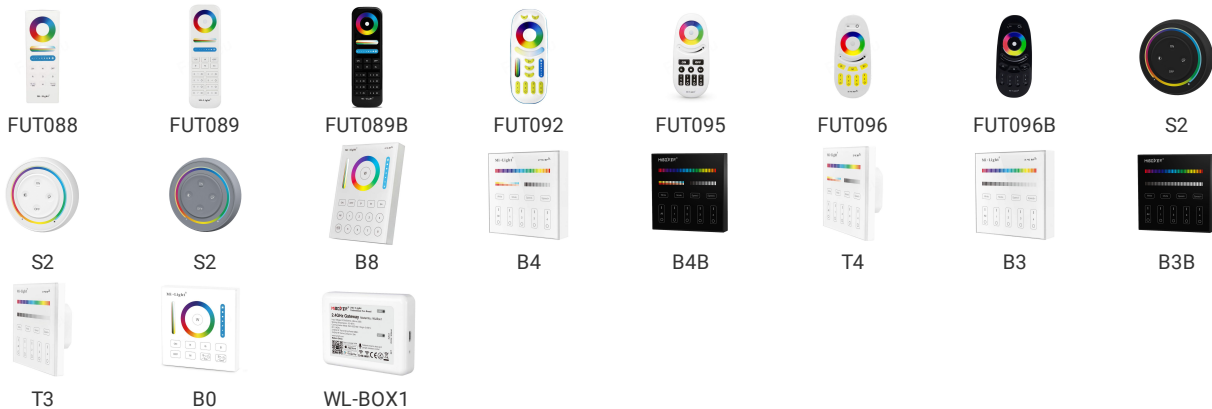

LED BULB E14 4W RGB+CCT 230V CANDLE FUT108

LED Candle light E14 RGB+CCT 4W 110-240V AC MiLight/MiBoxer has the ability to smoothly adjust the brightness, color of light, and the color temperature of white light in the range of 2700-6500K. The ability to control with a remote control or smartphone application (Wi-Fi bridge WL-BOX1 required)

Compatible products

Specification

Parameter	Value
Symbol	FUT108
ETIM CLASS	LED-lamp/Multi-LED
Socket	E14
Nominal voltage [V]	100 - 240
Voltage type	AC
Dimmable	yes
Luminous flux [lm]	300
Power [W]	4
Power for white light [W]	4
Beam angle	Open beam / diffuse
Colour rendering index CRI	CR180

Power factor	>0.5
Lamp shape	Candle
Filament lamp	yes
Type of glass/cover	Opal
Remote operation possible	yes
With remote control	yes
Colour	RGB+CCT
Lamp efficacy [lm/W]	75
Average nominal lifespan [h]	50000
Min. number of switching cycles	50000
Length [mm]	110
Diameter [mm]	37.5
Weight [kg]	0.06