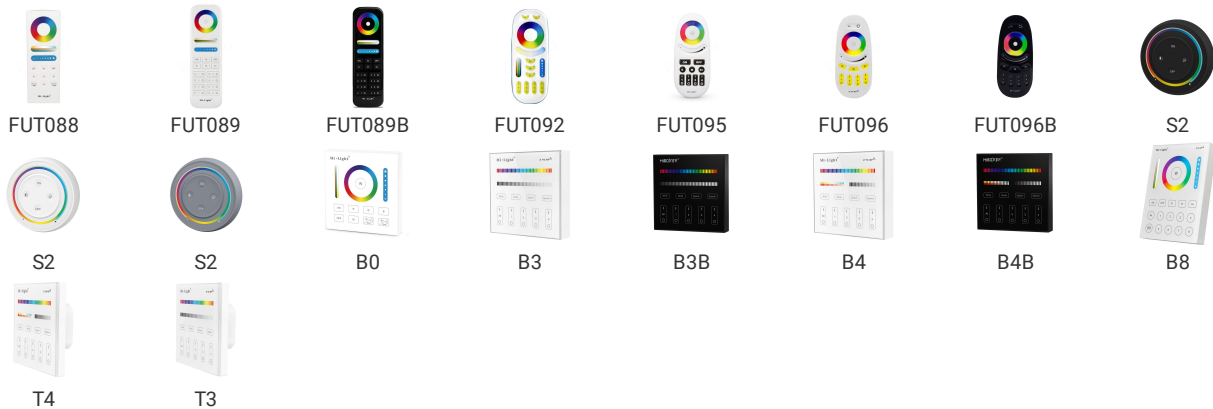

GARDEN LIGHT LED RGB+CCT 15W 230VAC FUTC03

Garden Light LED RGB+CCT 15W 230VAC MiLight/MiBoxer FUTC03 has the ability to smoothly adjust the brightness, color of light, and the color temperature of white light in the range of 2700-6500K. It has a narrow 15° light beam angle with an adjustable rotating ring that allows you to change the direction. Control via a remote control or smartphone application (Wi-Fi bridge WL-BOX1 required). The LED luminaire acts as a repeater, while maintaining a 30m spacing between successive elements, allows for unlimited range.

Compatible products

Specification

Parameter	Value
Symbol	FUTC03
ETIM CLASS	Downlight/spot/floodlight
Nominal voltage [V]	100 - 240
Voltage type	AC
Dimmable	yes
Luminous flux [lm]	1500
Colour temperature [K]	2700-6500
Power [W]	15
Power for white light [W]	15
Beam angle	Medium beam 21 - 40°
Colour rendering index CRI	CRI80

Power factor	0.5
Colour of light	RGB+CCT
With movement sensor	yes
With light sensor	yes
Lamp type	LED not exchangeable
Lamp efficacy [lm/W]	100
Length [mm]	180
Width [mm]	170
Height/depth [mm]	51
Weight [kg]	0.78