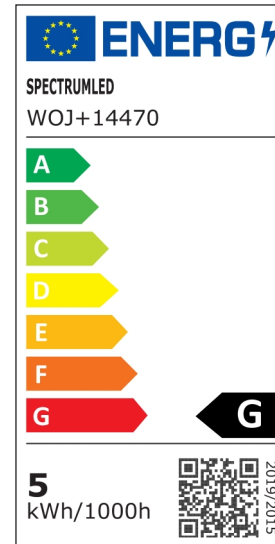

LED GLOB COG MODERNSHINE

Power **4,5 W**
Luminous flux** **310 lm (360°)**
Beam angle **300 °**

Voltage **230 V**
Colour of light **NW**
Socket **E27**

See more on dedicated page 

 Declaration of Conformity

Technical data:

Code	WOJ+14470
Power	4,5 W
Nominal current	35 mA
Voltage	230 V
Energy efficiency class	G
Energy consumption	5 kWh/1000h
Frequency	50HZ Hz
Power factor	0.5
Luminous flux*	310 lm (360°)
Luminous flux**	310 lm (360°)
Lamp efficacy	69 lm/W
Colour of light	NW
Beam angle	300 °
RA	80
Uniformity of color SDCM max	5
Dimmable	-
Working temperature range	-20/+40 °
Lifespan	17000 h
Socket	E27
Dimension (AxBxC)	95x145 mm
Weight	0.064 kg
For use	Inside
Application	INT
Number of pieces on the packaging	100 pcs.
Made in	PRC